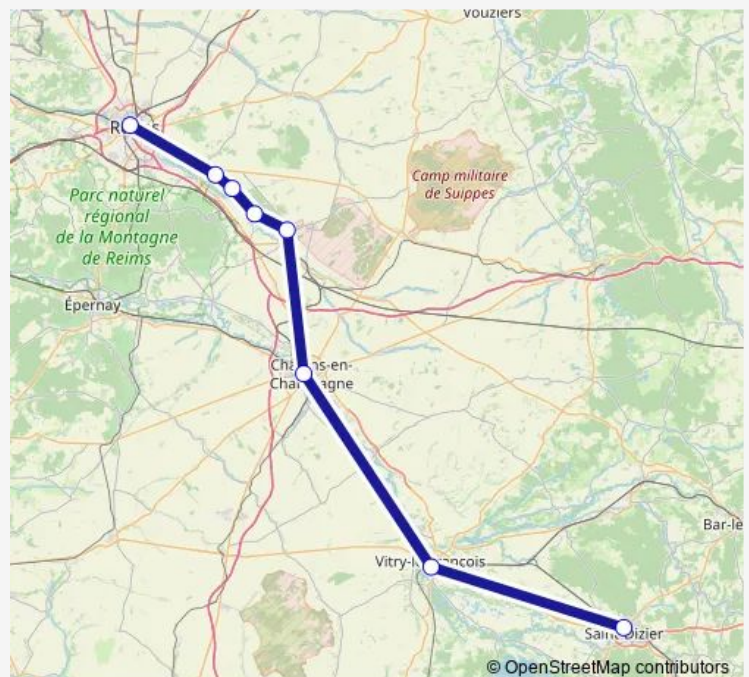

Rail TER C71

[Go to website](#)

Direction

Saint-Dizier — Reims

5 stops

[Open route schedule](#)

Saint-Dizier

Vitry-le-François

Stops: 5

Trip Duration: 1 hour 25 min

■ TER — C71

Direction

Reims — Saint-Dizier

8 stops

[Open route schedule](#)

Reims

Reims — Saint-Dizier

5 stops

[Open route schedule](#)

Reims

Mourmelon-le-Petit

Châlons-en-Champagne

Vitry-le-François

Saint-Dizier

Route schedule

Reims — Saint-Dizier

Monday	08:35
Tuesday	08:35-11:35
Wednesday	08:35-11:35
Thursday	08:35-11:35
Friday	08:35
Saturday	—
Sunday	—

Route info

Direction: Reims

Stops: 5

Trip Duration: 1 hour 24 min