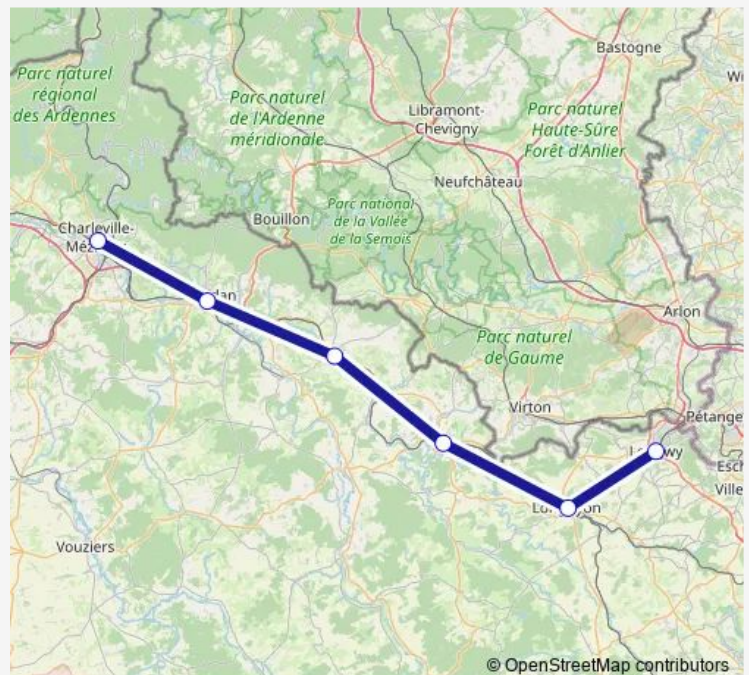

Rail Ter P60

[Go to website](#)

Direction

Longwy — Charleville-Mézières

6 stops

[Open route schedule](#)

Longwy

Longuyon

Wednesday 06:54

Thursday 06:54

Friday 06:54

Saturday —

Sunday —

Route info

Direction: Longwy

Stops: 6

Trip Duration: 1 hour 18 min

■ Ter — P60

Direction

Longwy — Charleville-Mézières

6 stops

[Open route schedule](#)

Longwy

Longuyon