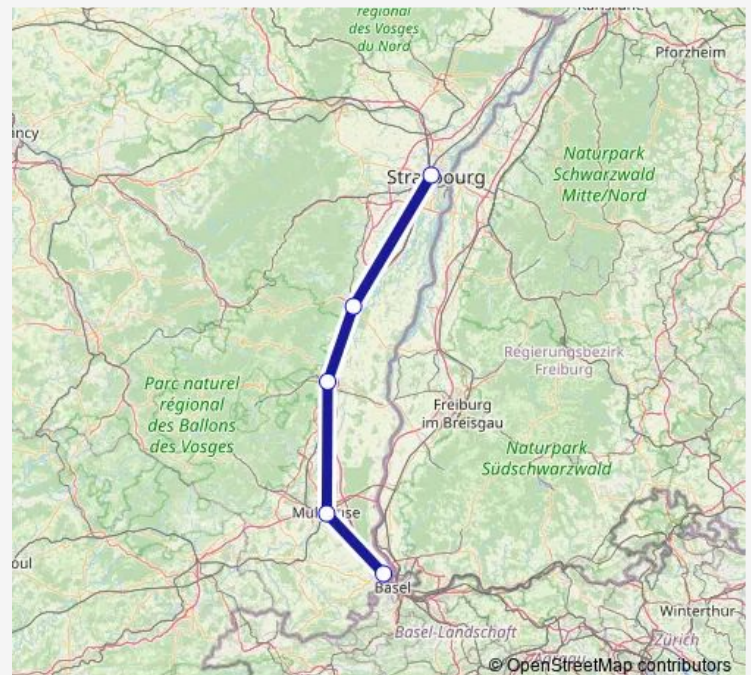

Rail TER K200

[Go to website](#)

Direction

Saint-Louis (Haut-Rhin) — Strasbourg

10 stops

[Open route schedule](#)

Saint-Louis (Haut-Rhin)

Saint-Louis la Chaussée

Bartenheim

Sierentz

Habsheim

Rixheim

Mulhouse

Colmar

Sélestat

Strasbourg

Route schedule

Saint-Louis (Haut-Rhin) — Strasbourg

Monday 20:45

Tuesday 20:45

Wednesday 20:45

Thursday 20:45

Friday 20:45

Saturday —

Sunday —

Route info

Direction: Saint-Louis (Haut-Rhin)

Stops: 10

Trip Duration: 1 hour 29 min

■ TER — K200

Direction

Strasbourg — Saint-Louis (Haut-Rhin)