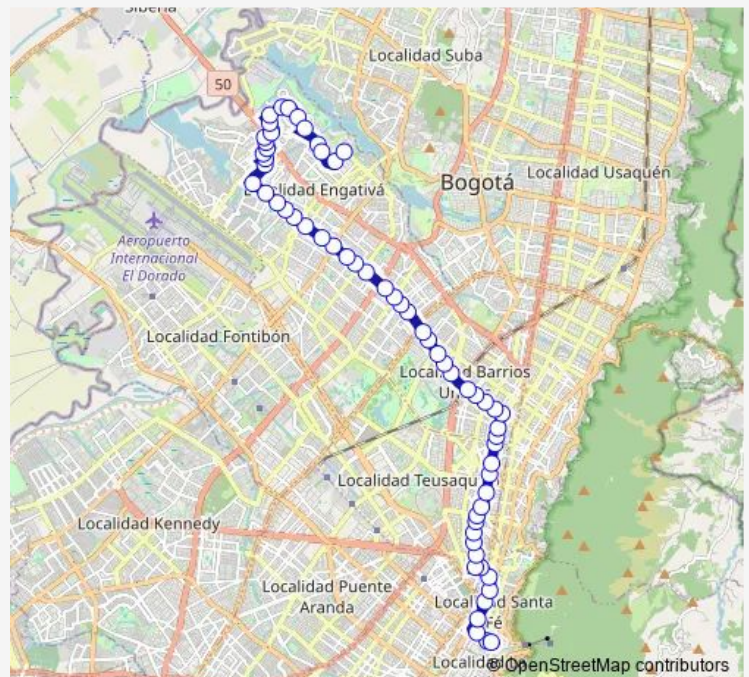

KR 17 - CL 61

KR 17 - CL 63

KR 17 - CL 64

Route schedule

AC 19 - KR 4 — KR 95G - CL 89 Br. Ciudad Bachué | Etapa

Monday 05:29-23:30

Tuesday 05:29-23:30

Wednesday 05:29-23:30

Thursday 05:29-23:30

Friday 05:29-23:30

Saturday 05:29-23:25

Sunday 06:24-22:23

Route info

Direction: AC 19 - KR 4

Stops: 63

Trip Duration: 1 hour 23 min

D215 — Bachue Ciclovía

BusMaps

AC 68 - KR 17

AC 68 - KR 20

AC 68 - KR 24

AC 68 - KR 27b

AC 68 - KR 27c

AC 68 - KR 52

Friday —

Saturday —

Sunday 07:34-14:51

Route info

Direction: AC 19 - KR 4

Stops: 61

Trip Duration: 1 hour 21 min

AC 68 - KR 58