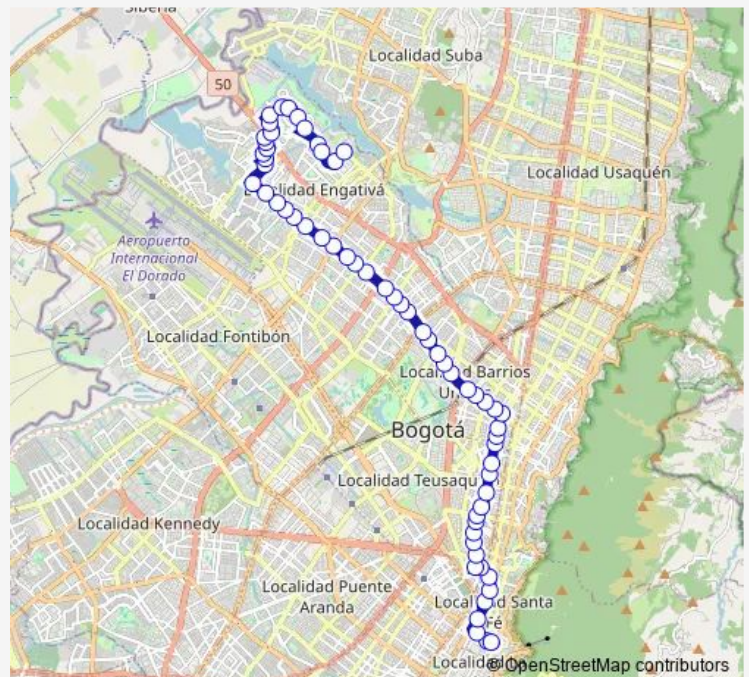

KR 17 - CL 61

KR 17 - CL 63

KR 17 - CL 64

Route schedule

AC 19 - KR 4 — KR 95G - CL 89 Br. Ciudad Bachué | Etapa

Monday 05:29-23:30

Tuesday 05:29-23:30

Wednesday 05:29-23:30

Thursday 05:29-23:30

Friday 05:29-23:30

Saturday 05:29-23:25

Sunday 06:24-22:23

Route info

Direction: AC 19 - KR 4

Stops: 63

Trip Duration: 1 hour 31 min

D215 — Bachue Ciclovía

BusMaps

AC 68 - KR 17

AC 68 - KR 20

AC 68 - KR 24

AC 68 - KR 27b

AC 68 - KR 27c

AC 68 - KR 52

Saturday —

Sunday 07:34-14:51

Route info

Direction: AC 19 - KR 4

Stops: 61

Trip Duration: 1 hour 33 min

AC 68 - KR 58

AC 68 - KR 63