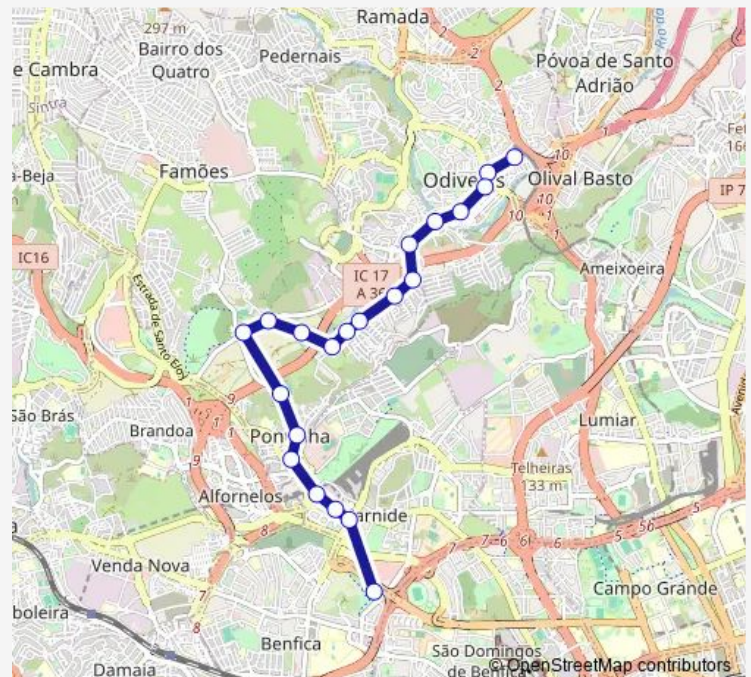

Wednesday 20:45-23:20

Thursday 20:45-23:20

Friday 20:45-23:20

Saturday 05:00-00:35⁺¹

Sunday 06:00-22:40

Route info

Direction: Odivelas (Metro)

Stops: 21

Trip Duration: 0 hour 25 min

■ 905 - Odivelas (Metro) - Pontinha (Metro)

Bus time schedules and route maps are available in an offline PDF at busmaps.com. Use the busmaps.com website to see live bus times, train schedule or subway schedule, and step-by-step directions for all public transit in Lisbon