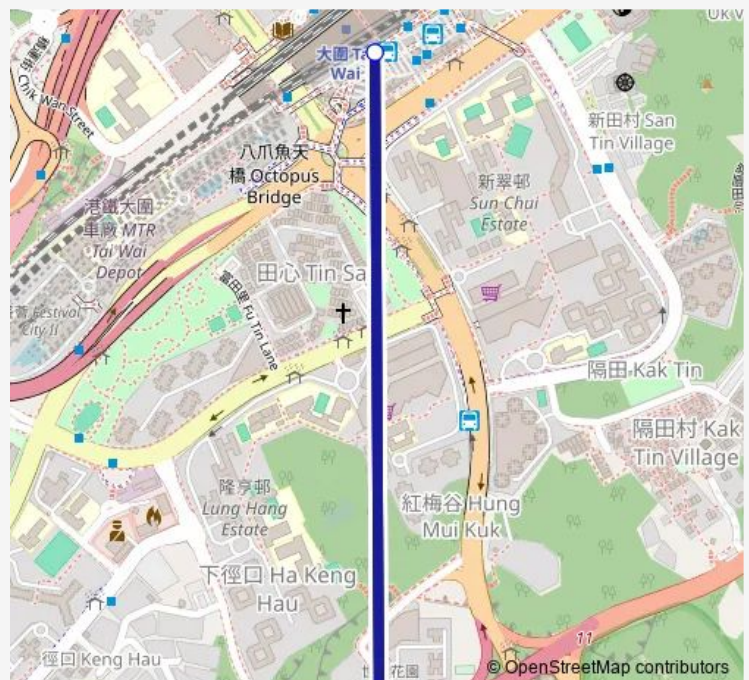

Bus 61m Worldwide Garden - TAI WAI Station Public Transport Interchange (Shortworking Trips)

[Go to website](#)

Direction

TAI WAI Station BUS Terminus|Tai WAI Station Public Transport Interchange — Lung PAK Street, Outside Cypress Court, Worldwide Garden

2 stops

[Open route schedule](#)

TAI WAI Station BUS Terminus|Tai WAI Station Public Transport Interchange

Lung PAK Street, Outside Cypress Court, Worldwide Garden

Route schedule

TAI WAI Station BUS Terminus|Tai WAI Station Public Transport Interchange — Lung PAK Street, Outside Cypress Court, Worldwide Garden

Stops: 2

Trip Duration: 0 hour 4 min

Direction

Lung PAK Street, Outside Cypress Court, Worldwide Garden — TAI WAI Station BUS Terminus|Tai WAI Station Public Transport Interchange

2 stops

[Open route schedule](#)

Monday	06:45-20:00
Tuesday	06:45-20:00
Wednesday	06:45-20:00
Thursday	06:45-20:00
Friday	06:45-20:00
Saturday	06:45
Sunday	06:45

Route info

Direction: Lung PAK Street, Outside Cypress Court, Worldwide Garden