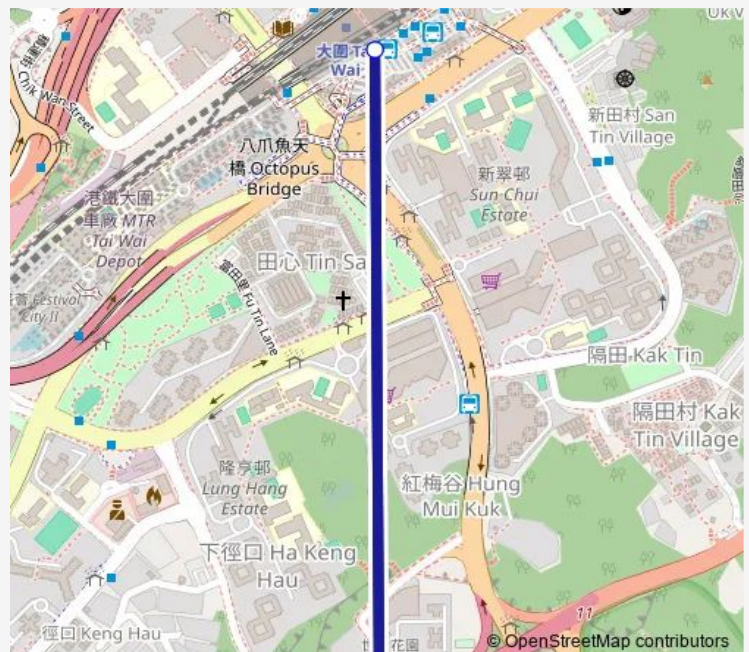

Bus 61M Worldwide Garden - TAI WAI Station Public Transport Interchange (Shortworking Trips)

[Go to website](#)

Direction

TAI WAI STATION BUS TERMINUS|TAI WAI STATION PUBLIC TRANSPORT INTERCHANGE — LUNG PAK STREET, OUTSIDE CYPRESS COURT, WORLDWIDE GARDEN

2 stops

[Open route schedule](#)

TAI WAI STATION BUS TERMINUS|TAI WAI STATION PUBLIC TRANSPORT INTERCHANGE

LUNG PAK STREET, OUTSIDE CYPRESS COURT, WORLDWIDE GARDEN

Route schedule

TAI WAI STATION BUS TERMINUS|TAI WAI STATION PUBLIC TRANSPORT INTERCHANGE — LUNG PAK STREET, OUTSIDE CYPRESS COURT, WORLDWIDE GARDEN

Stops: 2

Trip Duration: 0 hour 4 min

Direction

LUNG PAK STREET, OUTSIDE CYPRESS COURT,
WORLDWIDE GARDEN — TAI WAI STATION BUS TER-
MINUS|TAI WAI STATION PUBLIC TRANSPORT INTER-
CHANGE

2 stops

[Open route schedule](#)

Monday	06:45-20:00
Tuesday	06:45-20:00
Wednesday	06:45-20:00
Thursday	06:45-20:00
Friday	06:45-20:00
Saturday	06:45
Sunday	06:45

Route info

Direction: LUNG PAK STREET, OUTSIDE CYPRESS
COURT, WORLDWIDE GARDEN