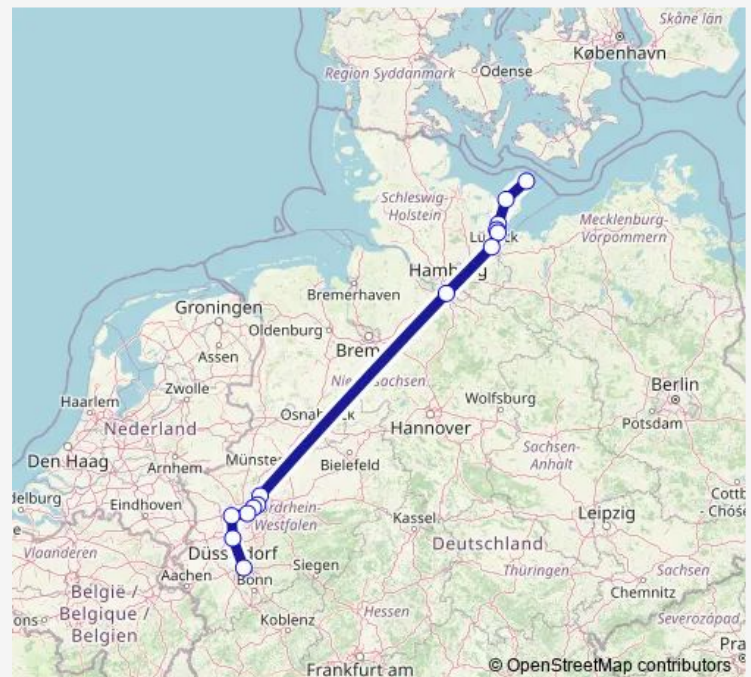

Sierksdorf

Scharbeutz

Timmendorferstrand

Lübeck Hbf

Hamburg-Harburg

Recklinghausen Hbf

Wanne-Eickel Hbf

Gelsenkirchen Hbf

Essen Hbf

Duisburg Hbf

Düsseldorf Hbf

Köln Hbf

Route schedule

Fehmarn-Burg — Köln Hbf

Monday —

Tuesday —

Wednesday 08:24

Thursday 08:24

Friday 08:24

Saturday —

Sunday —

Route info

Direction: Fehmarn-Burg

Stops: 14

Trip Duration: 6 hour 35 min

■ IC 2417

IC 2417 Rail time schedules and route maps are available in an offline PDF at busmaps.com. Use the busmaps.com website to see live bus times, train schedule or subway schedule, and step-by-step directions for all public transit in Luebeck