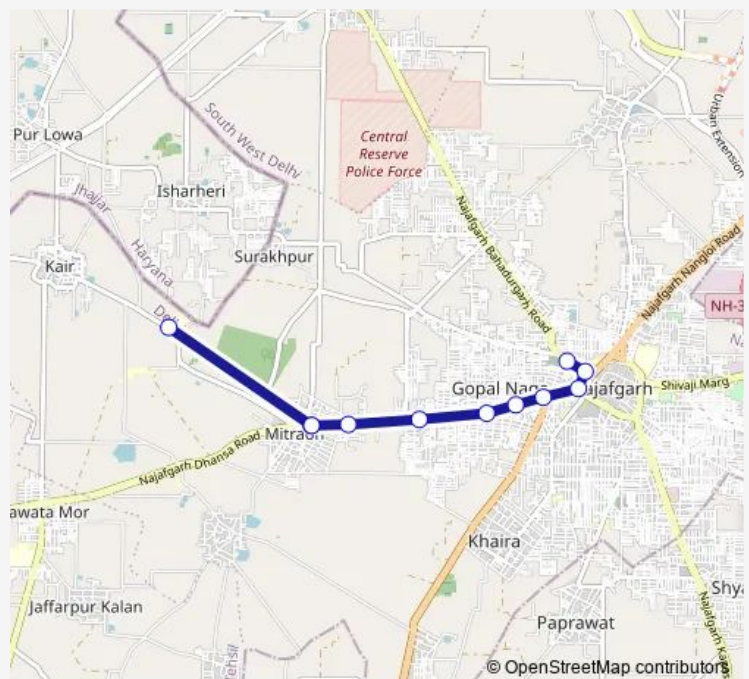

Bus 817nstdown

[Go to website](#)

Direction

Kair Depot — Najafgarh Terminal

11 stops

[Open route schedule](#)

Kair Depot

Mitraon Village

Mitraon Village

Mitraon Crossing

Indra Service Station

Nanak Piyau

Prem Nursary

Khera More / Ghuman Hera Crossing

Nazafgarh Dhansa More

Jharoda Crossing Jharoda Road

Najafgarh Terminal

Route schedule

Kair Depot — Najafgarh Terminal

Monday	05:10-19:34
Tuesday	05:10-19:34
Wednesday	05:10-19:34
Thursday	05:10-19:34
Friday	05:10-19:34
Saturday	05:10-19:34
Sunday	05:10-19:34

Route info

Direction: Kair Depot

Stops: 11

Trip Duration: 0 hour 22 min

817nstdown

BusMaps

817nstdown Bus time schedules and route maps are available in an offline PDF at busmaps.com. Use the busmaps.com website to see live bus times, train schedule or subway schedule, and step-by-step directions for all public transit in Najafgarh