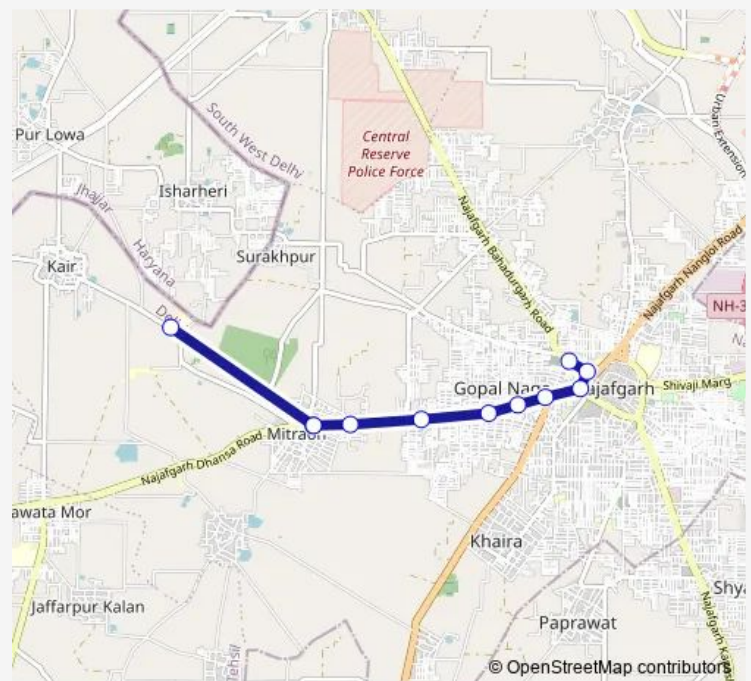

### Direction

Kair Depot — Najafgarh Terminal

11 stops

[Open route schedule](#)

Kair Depot

Mitraon Village

Mitraon Village

Mitraon Crossing

Indra Service Station

Nanak Piyau

Prem Nursary

Khera More / Ghuman Hera Crossing

Nazafgarh Dhansa More

Jharoda Crossing Jharoda Road

Najafgarh Terminal

### Route schedule

Kair Depot — Najafgarh Terminal

Monday 05:10-19:34

Tuesday 05:10-19:34

Wednesday 05:10-19:34

Thursday 05:10-19:34

Friday 05:10-19:34

Saturday 05:10-19:34

### Route info

Direction: Kair Depot

Stops: 11

Trip Duration: 0 hour 22 min

817nstldown

BusMaps

817nstdown Bus time schedules and route maps are available in an offline PDF at [busmaps.com](https://busmaps.com). Use the [busmaps.com](https://busmaps.com) website to see live bus times, train schedule or subway schedule, and step-by-step directions for all public transit in Najafgarh