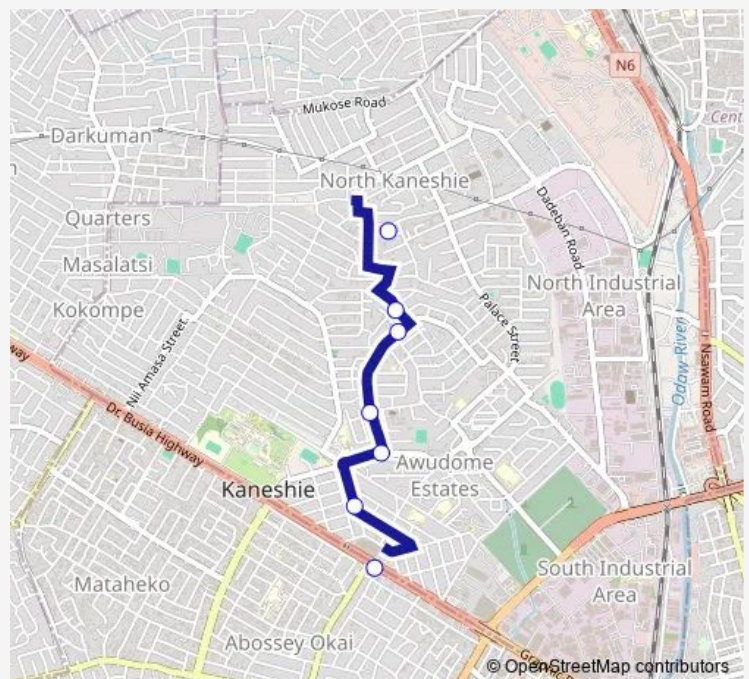

Bus 452a Orgle Road Station to Kaneshie Mkt Cmplx

[Go to website](#)

Direction

Terminal Orgle Road Station — Terminal Kaneshie Mkt Cmplx

7 stops

[Open route schedule](#)

Terminal Orgle Road Station

Mangoase 1

Sakora Junction 452

Presby Junction 452

Cocoa Clinic

Akutu Junction

Terminal Kaneshie Mkt Cmplx

Route schedule

Terminal Orgle Road Station — Terminal Kaneshie Mkt Cmplx

Monday	11:11
Tuesday	11:11
Wednesday	11:11
Thursday	11:11
Friday	11:11
Saturday	11:11
Sunday	11:11

Route info

Direction: Terminal Orgle Road Station

Stops: 7

Trip Duration: 0 hour 23 min

■ 452a — Orgle Road Station to Kaneshie Mkt Cmplx

452a Bus time schedules and route maps are available in an offline PDF at busmaps.com. Use the busmaps.com website to see live bus times, train schedule or subway schedule, and step-by-step directions for all public transit in Accra