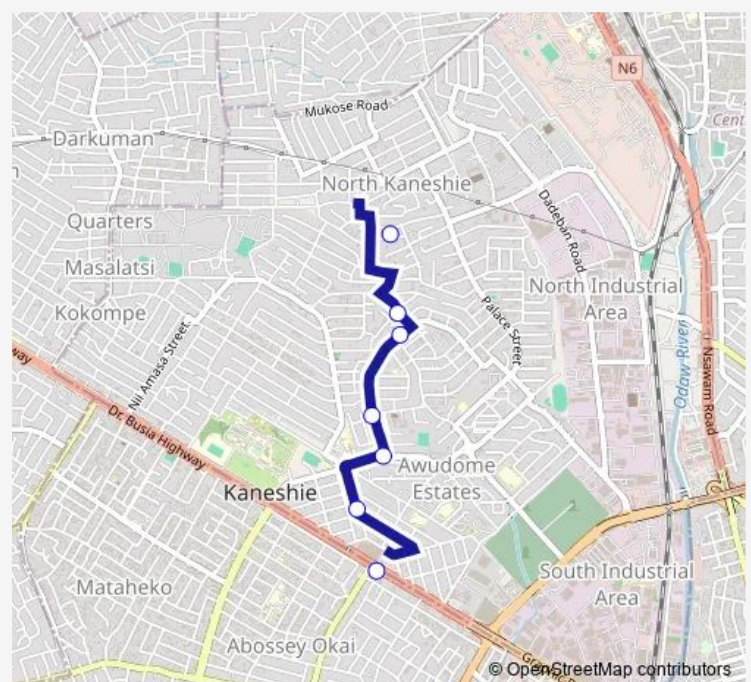

Sakora Junction 452

Presby Junction 452

Cocoa Clinic

Akutu Junction

Terminal Kaneshie Mkt Cmplx

Route schedule

Terminal Orgle Road Station — Terminal Kaneshie Mkt Cmplx

Monday 11:11

Tuesday 11:11

Wednesday 11:11

Thursday 11:11

Friday 11:11

Saturday 11:11

Sunday 11:11

Route info

Direction: Terminal Orgle Road Station

Stops: 7

Trip Duration: 0 hour 23 min

■ 452A — Orgle Road Station to Kaneshie Mkt Cmplx

452A Bus time schedules and route maps are available in an offline PDF at busmaps.com. Use the busmaps.com website to see live bus times, train schedule or subway schedule, and step-by-step directions for all public transit in Accra