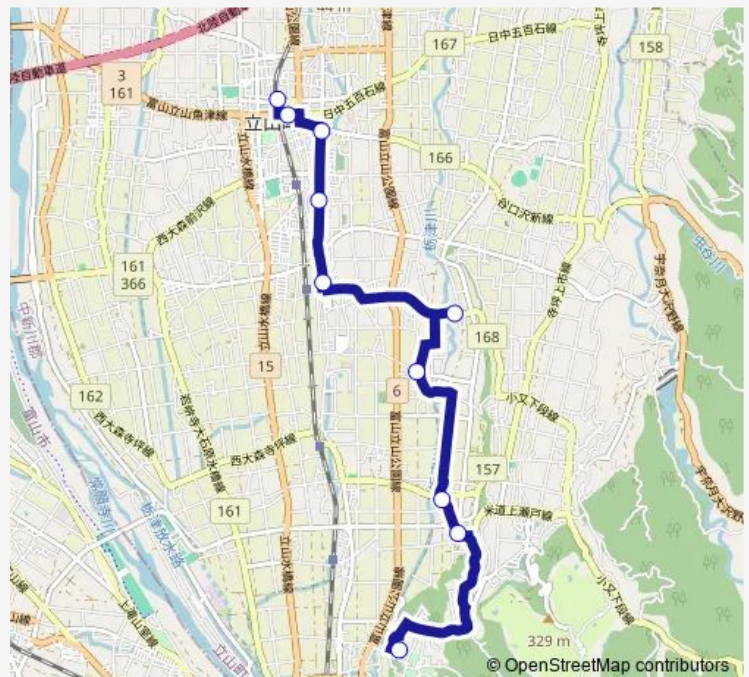

### Direction

吉峰 — 五百石駅

10 stops

[Open route schedule](#)

- 吉峰
- 末谷口
- 米道
- 上金剛寺
- 金剛寺
- 立山友情館前
- 榎町
- 消防署前
- 商工会館前
- 五百石駅

### Route schedule

吉峰 — 五百石駅

Monday	10:20
Tuesday	10:20
Wednesday	10:20
Thursday	10:20
Friday	10:20
Saturday	—
Sunday	—

### Route info

Direction: 吉峰

Stops: 10

Trip Duration: 0 hour 23 min

■ 新川・下段 ( 吉峰→五百石駅 )

Bus time schedules and route maps are available in an offline PDF at [busmaps.com](https://busmaps.com). Use the [busmaps.com](https://busmaps.com) website to see live bus times, train schedule or subway schedule, and step-by-step directions for all public transit in Toyama