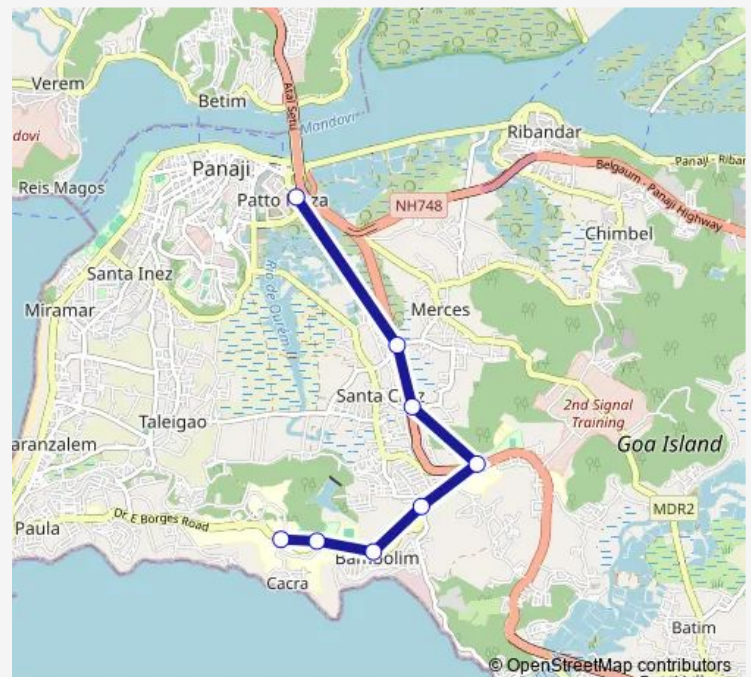

Monday 08:55-17:20

Tuesday 08:55-17:20

Wednesday 08:55-17:20

Thursday 08:55-17:20

Friday 08:55-17:20

Saturday 08:55-17:20

Sunday 08:55-17:20

Route info

Direction: Panaji KTC Bus Stand

Stops: 8

Trip Duration: 0 hour 25 min

■ PRV131 — Panaji - GOA Interna

BusMaps

Direction

Goa University — Panaji KTC Bus Stand

8 stops

Route info

Direction: Goa University

Stops: 8

Trip Duration: 0 hour 20 min

PRV131 Bus time schedules and route maps are available in an offline PDF at busmaps.com. Use the busmaps.com website to see live bus times, train schedule or subway schedule, and step-by-step directions for all public transit in Panjim