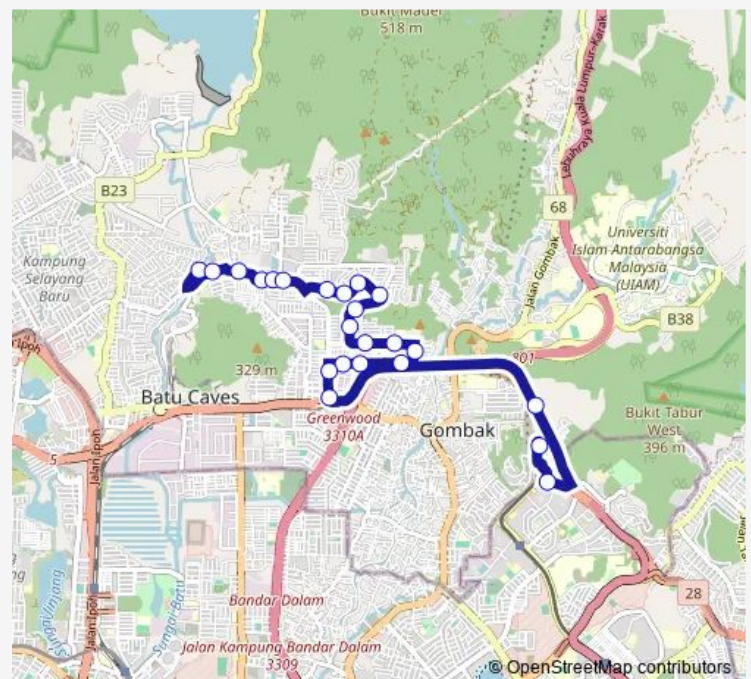

Wednesday 06:00-21:40

Thursday 06:00-21:40

Friday 06:00-21:40

Saturday 05:58-23:57

Sunday 05:58-23:57

Route info

Direction: (M) SI311 LRT Gombak

Stops: 23

Trip Duration: 0 hour 25 min

T201 — Stesen LRT Gombak ~ Hab Wira Damai

SI181 Pangsapuri Kenanga (Opp)

SI294 HAB Wira Damai

Direction

SI294 HAB Wira Damai — (M) SI311 LRT Gombak

23 stops

[Open route schedule](#)