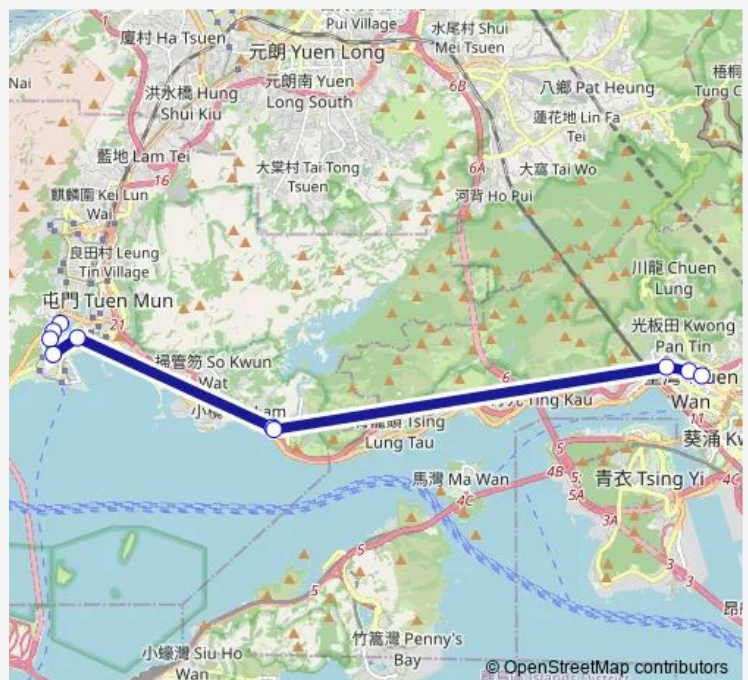

Route schedule

[Ctb] Lung MUN Oasis[[Kmb] Lung MUN Oasis BUS Terminus — [Kmb] Tsuen WAN Station BUS Terminus[[Xb] Tsuen WAN Station NAM Fung Centre BUS Terminus

Monday	06:00-08:00
Tuesday	06:00-08:00
Wednesday	06:00-08:00
Thursday	06:00-08:00
Friday	06:00-08:00
Saturday	—
Sunday	—

Route info

Direction: [Ctb] Lung MUN Oasis[[Kmb] Lung MUN Oasis BUS Terminus

Stops: 10

Trip Duration: 0 hour 33 min

259E Bus time schedules and route maps are available in an offline PDF at busmaps.com. Use the busmaps.com website to see live bus times, train schedule or subway schedule, and step-by-step directions for all public transit in Tuen Mun