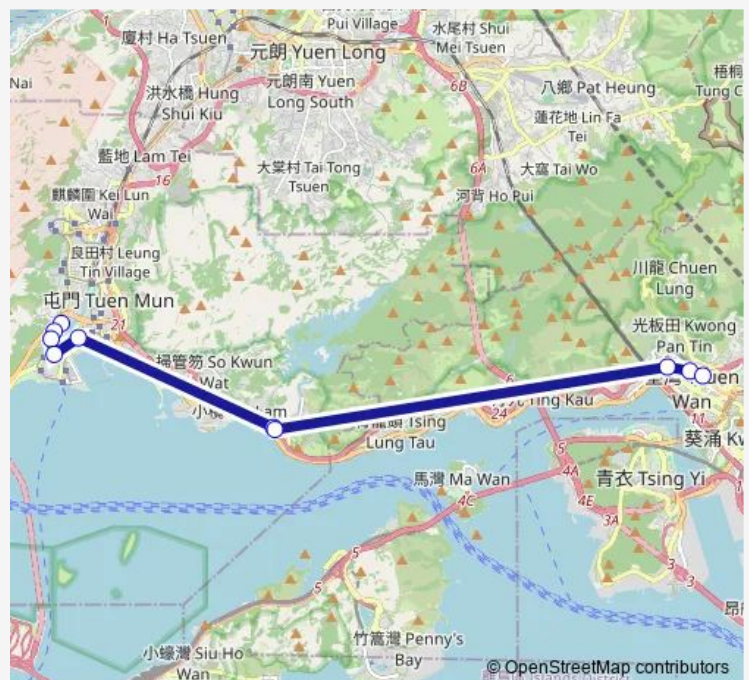

**Route schedule**

[Ctb] Lung MUN Oasis[[Kmb] Lung MUN Oasis BUS Terminus — [Kmb] Tsuen WAN Station BUS Terminus[[Xb] Tsuen WAN Station NAM Fung Centre BUS Terminus

Monday	06:00-08:00
Tuesday	06:00-08:00
Wednesday	06:00-08:00
Thursday	06:00-08:00
Friday	06:00-08:00
Saturday	—
Sunday	—

**Route info**

Direction: [Ctb] Lung MUN Oasis[[Kmb] Lung MUN Oasis BUS Terminus

Stops: 10

Trip Duration: 0 hour 33 min

259e Bus time schedules and route maps are available in an offline PDF at [busmaps.com](https://busmaps.com). Use the [busmaps.com](https://busmaps.com) website to see live bus times, train schedule or subway schedule, and step-by-step directions for all public transit in Tuen Mun