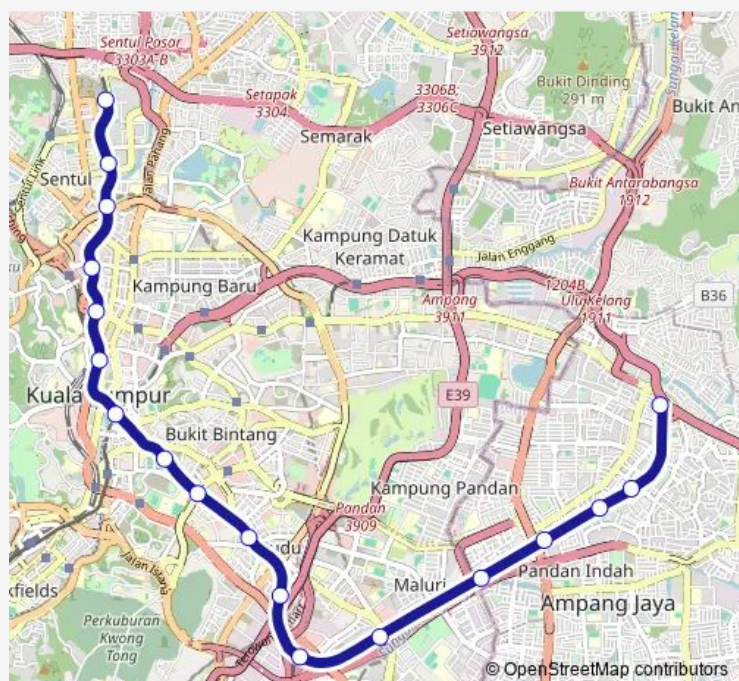

Route schedule

Ampang — Sentul Timur

Monday 06:00

Tuesday 06:00

Wednesday 06:00

Thursday 06:00

Friday 06:00

Saturday 06:00

Sunday 06:00

Route info

Direction: Ampang

Stops: 18

Trip Duration: 0 hour 28 min

■ Agl — LRT Ampang Line

Direction

Sentul Timur — Ampang

18 stops

[Open route schedule](#)

Sentul Timur

Sentul

Titiwangsa

Pwtc

Sultan Ismail

Bandaraya

Wednesday 06:00

Thursday 06:00

Friday 06:00

Saturday 06:00

Sunday 06:00

Route info

Direction: Sentul Timur

Stops: 18