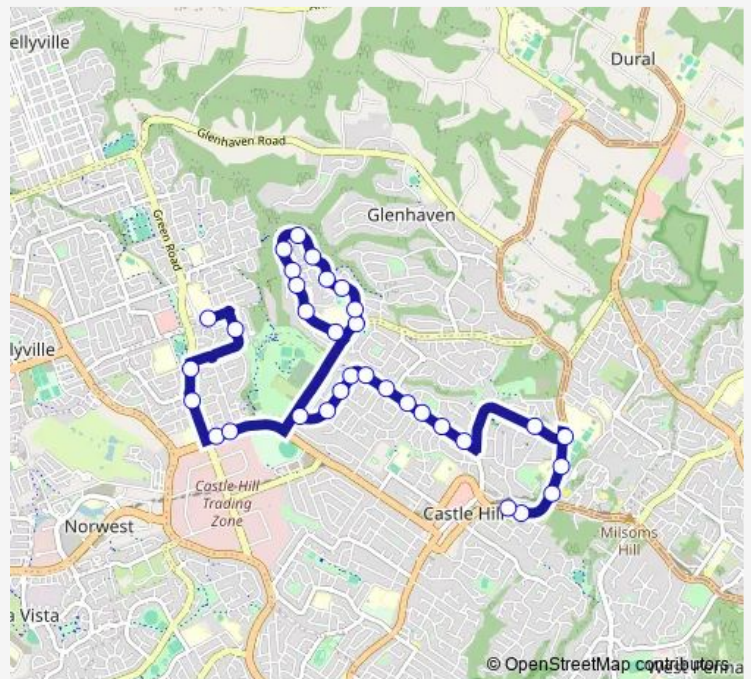

Ridgecrop Dr Opp Drawbridge Pl

Ridgecrop Dr Opp Lancelot Ct

Ridgecrop Dr Opp Knightsbridge Pl

Samuel Gilbert Public School, Ridgecrop Dr

Tuckwell Rd After Gilbert Rd

Tuckwell Rd Opp Bounty Av

Tuckwell Rd Opp Ashmead Av

Route schedule

William Clarke College, Wrights Rd — St Bernadette's Primary School, Old Northern Rd

Monday	07:35
Tuesday	07:35
Wednesday	07:35
Thursday	07:35
Friday	07:35
Saturday	—
Sunday	—

Route info

Direction: William Clarke College, Wrights Rd

Stops: 33

Trip Duration: 0 hour 37 min

Tuckwell Rd At Woodchester Cl

Tuckwell Rd Opp Lynwood Pl

Tuckwell Rd Opp Surrey Av

Tuckwell Rd At Ulundri Dr

Tuckwell Rd Opp Britannia Rd

Tuckwell Rd After Dewhurst Av