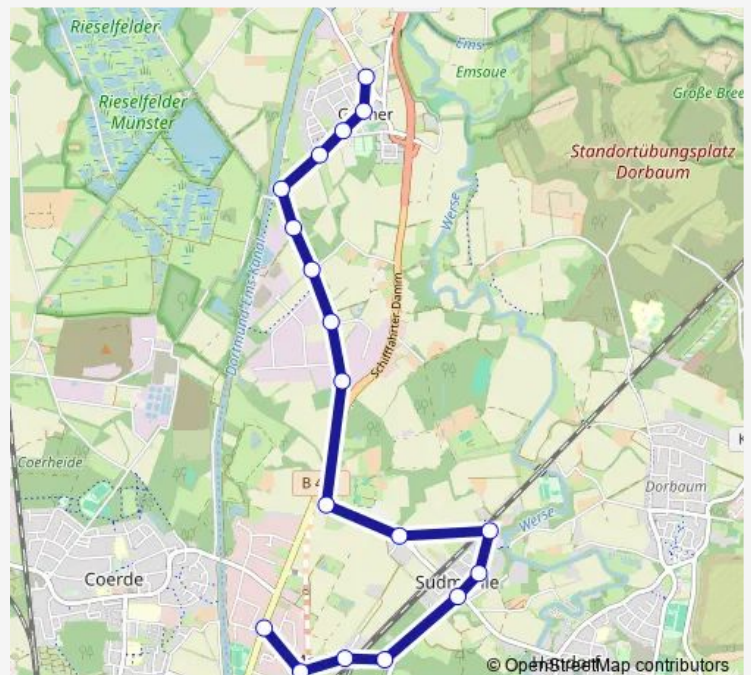

Route schedule

Münster Rudolf-Diesel-Straße — Münster Gelmer

Monday 21:32-01:32⁺¹

Tuesday 03:32-02:32⁺¹

Wednesday 03:32-04:32

Thursday —

Friday 21:32-02:32⁺¹

Saturday 03:32-02:32⁺¹

Sunday 03:32-01:32⁺¹

Route info

Direction: Münster Rudolf-Diesel-Straße

Stops: 18

Trip Duration: 0 hour 11 min

T87 — Gelmer - Sudmühle - Rudolf-Diesel-Straße

Direction

Münster Gelmer — Münster Rudolf-Diesel-Straße

18 stops

[Open route schedule](#)

Münster Gelmer

Münster Gelmerheide

Münster Alfesheide

Münster Zur Eckernheide

Münster Rieselfelder

Münster Oelhafen

Münster Heidehof

Münster Im Sundern

Münster Mariendorf West

Münster Rudolf-Diesel-Straße

Route schedule

Münster Gelmer — Münster Rudolf-Diesel-Straße

Monday	20:19-00:19 ⁺¹
Tuesday	03:19-02:19 ⁺¹
Wednesday	03:19-04:19
Thursday	—
Friday	20:19-02:19 ⁺¹
Saturday	03:19-02:19 ⁺¹
Sunday	03:19-00:19 ⁺¹