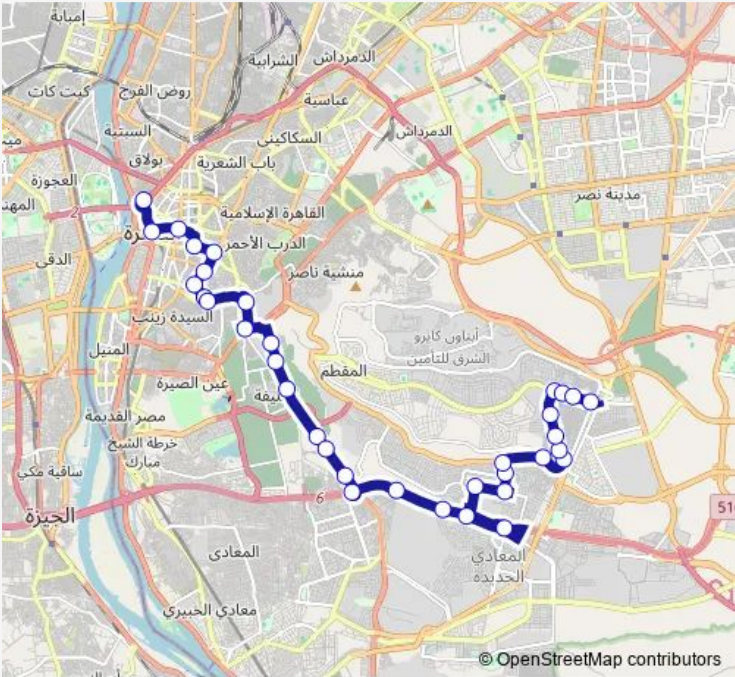

Bus CTA 1026 Abd Al Moneim Riad Station - Hadaba Wosta (Moqattam)

[Go to website](#)

Direction
 Abd Al Moneim Riad — Al Hadaba Al Wosta (Al Moqattam)
 35 stops
[Open route schedule](#)

- Abd Al Moneim Riad
- Tahrir Square
- Noubar St.
- Abdeen
- Ahmed Maher Teaching Hospital
- Al Tawheed Wal Nour (Al Sayeda Zeinab)
- Qadry Basha (Al Sayeda Zeinab)
- Al Sayeda Zeinab District Presidency
- Child Care Club Association - Al Sayeda Zeinab
- Qalaa
- Al Sayeda Aisha
- Autostrad Entrance from Al Abageyya
- Al Khelaa St.
- Al Imam Al Shafei Cemeteries (Autostrad)
- Al Magzar Al Aali (Autostrad)
- Leather and Tanning Company (Autostrad)
- Autostrad & Al Moneeb Axis
- Basateen
- Masaken Al Kendy
- Cairo Economic Court (Ring Rd.)
- Al Mearag Mosque (Ring Rd.)

Route schedule
 Abd Al Moneim Riad — Al Hadaba Al Wosta (Al Moqattam)

Monday	10:00
Tuesday	10:00
Wednesday	10:00
Thursday	10:00
Friday	10:00
Saturday	10:00
Sunday	10:00

Route info
 Direction: Abd Al Moneim Riad
 Stops: 35
 Trip Duration: 1 hour 14 min

■ CTA 1026 — Abd Al Moneim Riad Station - Hadaba Wosta (Moqattam) **BusMaps**

Carrefour Maadi (Ring Rd.)

Physical Therapy - Modern Academy

Al Moqattam Entrance (Al Gamea Al Haditha St.)

Faculty of Pharmacy - Modern Academy

Friday 10:00

Saturday 10:00

Sunday 10:00

Route info

Direction: Al Hadaba Al Wosta (Al Moqattam)

Stops: 35

Trip Duration: 1 hour 15 min

Child Care Club Association - Al Sayeda Zeinab