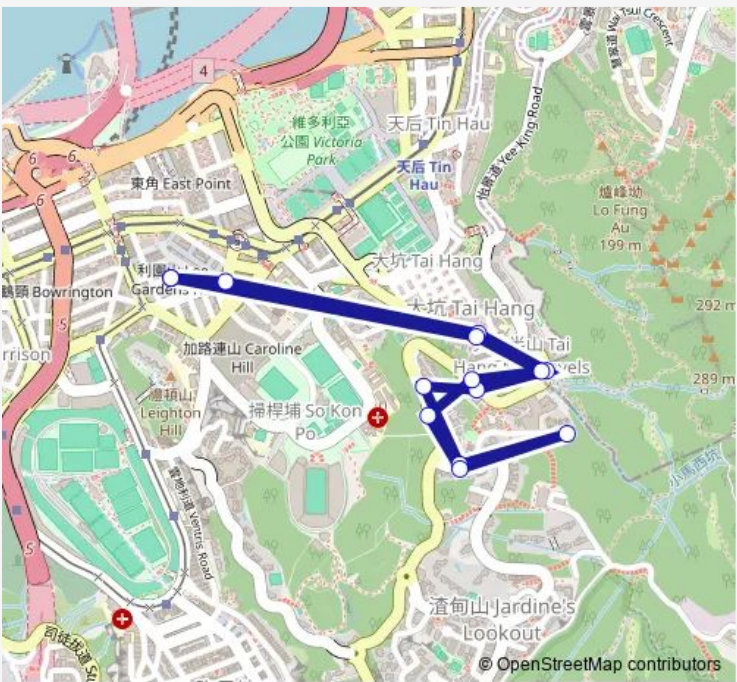

Bus 21M Causeway BAY (LAN Fong Road) - TAI Hang Drive (Circular)

[Go to website](#)

Direction
 Near LEE Garden One, LAN Fong Road — Near LEE Garden One, LAN Fong Road

14 stops

[Open route schedule](#)

- Near LEE Garden One, LAN Fong Road
- Caroline Centre, Pennington Street|Pennington Street LEE Gardens Two|Pennington Street Outside LEE Gardens Two|Pennington Street Outside LEE Gardens Two|Pennington Street, LEE Gardens Two
- 9 TAI Hang Road|9 TAI Hang Road
- TAI HANG ROAD OPPOSITE TRUE LIGHT MIDDLE SCHOOL HONG KONG
- 27 TAI HANG ROAD
- NEAR WANG FUNG TERRACE, TAI HANG ROAD
- TAI HANG DRIVE OPPOSITE PARK GARDEN
- Opposite TO Ronsdale Garden, TAI Hang Drive
- TAI HANG DRIVE OUTSIDE PARK GARDEN
- TAI HANG ROAD OPPOSITE WANG FUNG TERRACE
- NEAR C.C. LODGE, TAI HANG ROAD
- TAI HANG ROAD OUTSIDE TRUE LIGHT MIDDLE SCHOOL HONG KONG
- Near Grand Deco Tower, TAI Hang Road
- Near LEE Garden One, LAN Fong Road

Route schedule
 Near LEE Garden One, LAN Fong Road — Near LEE Garden One, LAN Fong Road

Monday	06:30-21:00
Tuesday	06:30-21:00
Wednesday	06:30-21:00
Thursday	06:30-21:00
Friday	06:30-21:00
Saturday	06:30-21:00
Sunday	06:00-21:00

Route info

Direction: Near LEE Garden One, LAN Fong Road

Stops: 14

Trip Duration: 0 hour 16 min

■ 21M — Causeway BAY (LAN Fong Road) - TAI Hang Drive (Circular) **BusMaps**

21M Bus time schedules and route maps are available in an offline PDF at busmaps.com. Use the busmaps.com website to see live bus times, train schedule or subway schedule, and step-by-step directions for all public transit in Hong Kong