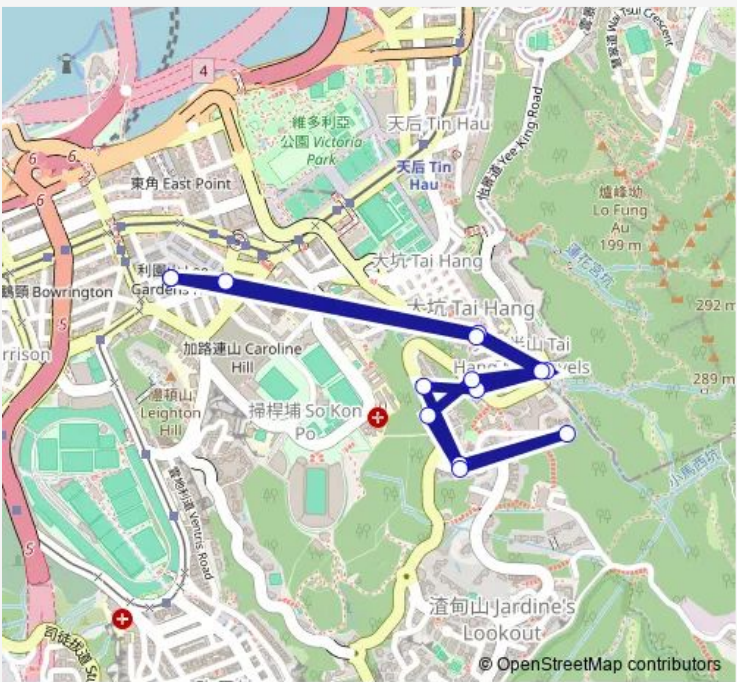

Bus 21m Causeway BAY (LAN Fong Road) - TAI Hang Drive (Circular)

[Go to website](#)

Direction
 Near LEE Garden One, LAN Fong Road — Near LEE Garden One, LAN Fong Road

14 stops

[Open route schedule](#)

- Near LEE Garden One, LAN Fong Road
- Caroline Centre, Pennington Street|Pennington Street LEE Gardens Two|Pennington Street Outside LEE Gardens Two|Pennington Street Outside LEE Gardens Two|Pennington Street, LEE Gardens Two
- 9 TAI Hang Road|9 TAI Hang Road
- TAI Hang Road Opposite True Light Middle School Hong Kong
- 27 TAI Hang Road
- Near Wang Fung Terrace, TAI Hang Road
- TAI Hang Drive Opposite Park Garden|Tai Hang Drive Opposite Park Garden
- Opposite TO Ronsdale Garden, TAI Hang Drive
- TAI Hang Drive Outside Park Garden
- TAI Hang Road Opposite Wang Fung Terrace
- Near C.C. Lodge, TAI Hang Road
- TAI Hang Road Outside True Light Middle School Hong Kong
- Near Grand Deco Tower, TAI Hang Road
- Near LEE Garden One, LAN Fong Road

Route schedule
 Near LEE Garden One, LAN Fong Road — Near LEE Garden One, LAN Fong Road

Monday	06:30-21:00
Tuesday	06:30-21:00
Wednesday	06:30-21:00
Thursday	06:30-21:00
Friday	06:30-21:00
Saturday	06:30-21:00
Sunday	06:00-21:00

Route info

Direction: Near LEE Garden One, LAN Fong Road

Stops: 14

Trip Duration: 0 hour 16 min

■ 21m — Causeway BAY (LAN Fong Road) - TAI Hang Drive (Circular) **BusMaps**

21m Bus time schedules and route maps are available in an offline PDF at busmaps.com. Use the busmaps.com website to see live bus times, train schedule or subway schedule, and step-by-step directions for all public transit in Hong Kong