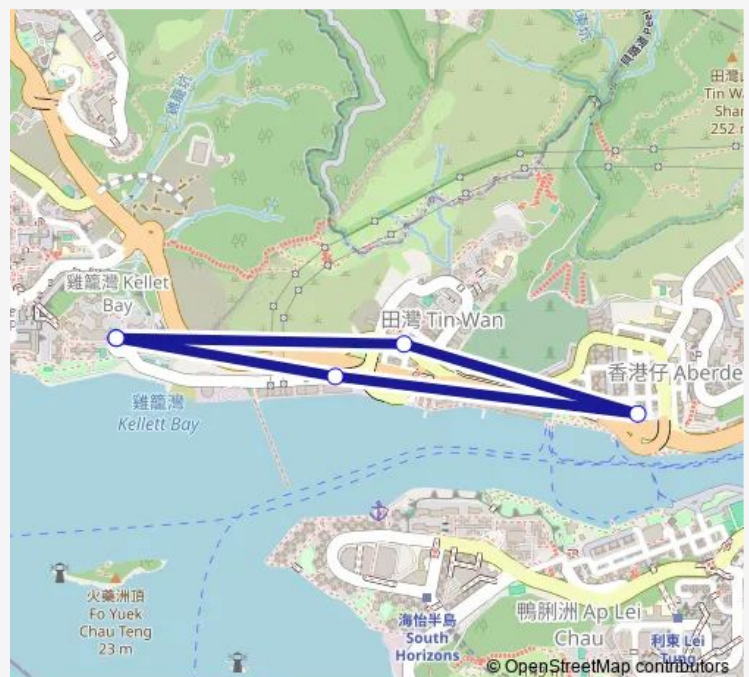

Bus 51S WAH Kwai Estate - Aberdeen (Circular)

[Go to website](#)**Direction**

WAH Kwai Estate BUS Terminus — WAH Kwai Estate BUS Terminus

5 stops

[Open route schedule](#)

WAH Kwai Estate BUS Terminus

NO. 53 Shek PAI WAN Road

WU NAM Street, Outside Ping ON House

TIN WAN PRAYA ROAD OUTSIDE HING WAI CENTRE

WAH Kwai Estate BUS Terminus

Route schedule

WAH Kwai Estate BUS Terminus — WAH Kwai Estate BUS Terminus

Monday	05:00-19:58
Tuesday	05:00-19:58
Wednesday	05:00-19:58
Thursday	05:00-19:58
Friday	05:00-19:58
Saturday	05:00-19:58
Sunday	05:00-19:58

Route info

Direction: WAH Kwai Estate BUS Terminus

Stops: 5

Trip Duration: 0 hour 9 min

■ 51S — WAH Kwai Estate - Aberdeen (Circular)

51S Bus time schedules and route maps are available in an offline PDF at busmaps.com. Use the busmaps.com website to see live bus times, train schedule or subway schedule, and step-by-step directions for all public transit in Wah Kwai Estate