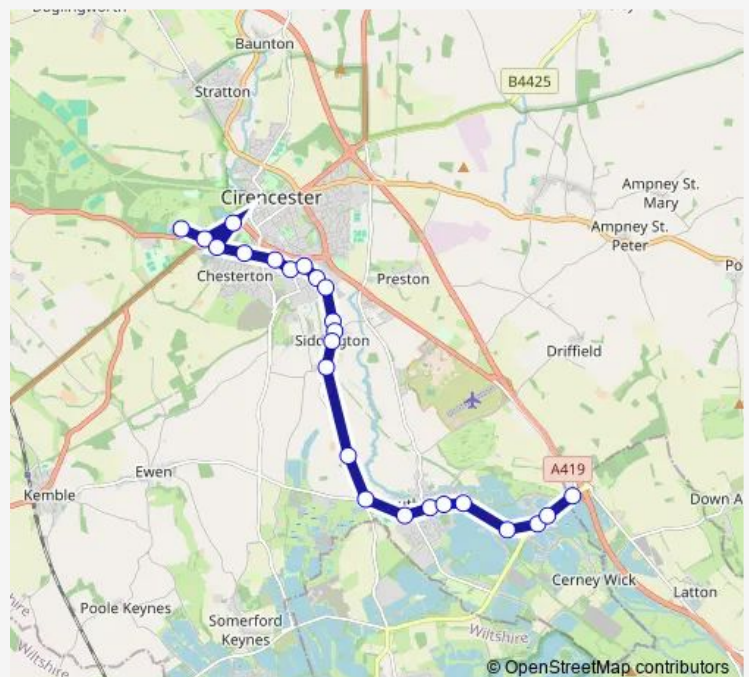

Bus 51S Swindon - Cirencester

[Go to website](#)

Direction

Deer Park School Grounds — Gateway Centre

24 stops

[Open route schedule](#)

Deer Park School Grounds

Chesterton Lane

The Lennards

Kingfisher Place

The Watermark Spring Lake

Route schedule

Deer Park School Grounds — Gateway Centre

Monday 15:35

Tuesday 15:35

Wednesday 15:35

Thursday 15:35

Friday 15:35

Saturday —

Sunday —

Route info

Direction: Deer Park School Grounds

Stops: 24

Trip Duration: 0 hour 21 min

■ 51S — Swindon - Cirencester

Outdoor Education Centre

Windrush Lakes

Gateway Centre

Direction

Kingshill School Grounds — Turning Circle

25 stops

[Open route schedule](#)