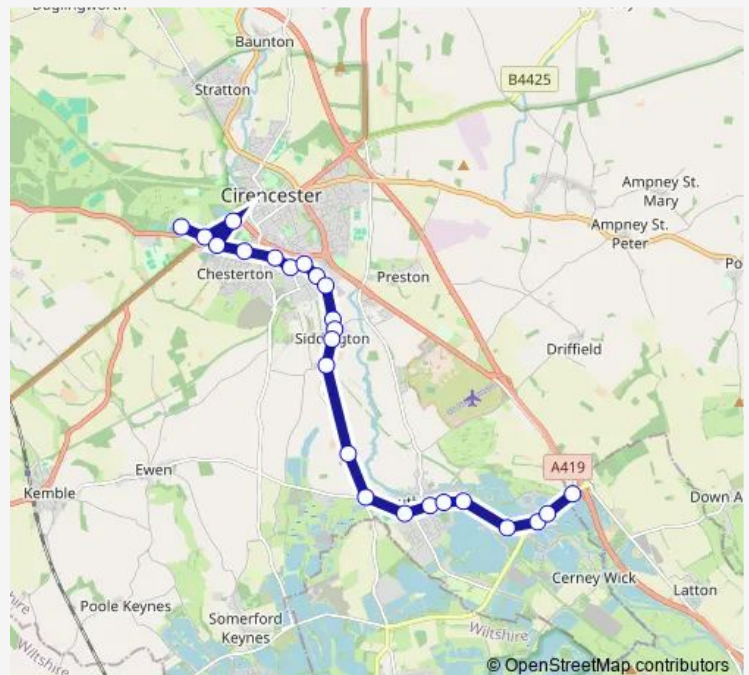

The Lennards

Kingfisher Place

The Watermark Spring Lake

Route schedule

Deer Park School Grounds — Gateway Centre

Monday 15:35

Tuesday 15:35

Wednesday 15:35

Thursday 15:35

Friday 15:35

Saturday —

Sunday —

Route info

Direction: Deer Park School Grounds

Stops: 24

Trip Duration: 0 hour 21 min

■ 51S — Swindon - Cirencester

BusMaps

Outdoor Education Centre

Windrush Lakes

Gateway Centre

Direction

Kingshill School Grounds — Turning Circle

25 stops

[Open route schedule](#)

Kingshill School Grounds

Preston Toll Bar

Preston Toll Bar

Bridge Close

Ermin Place

Cherry Tree Drive

Church Avenue