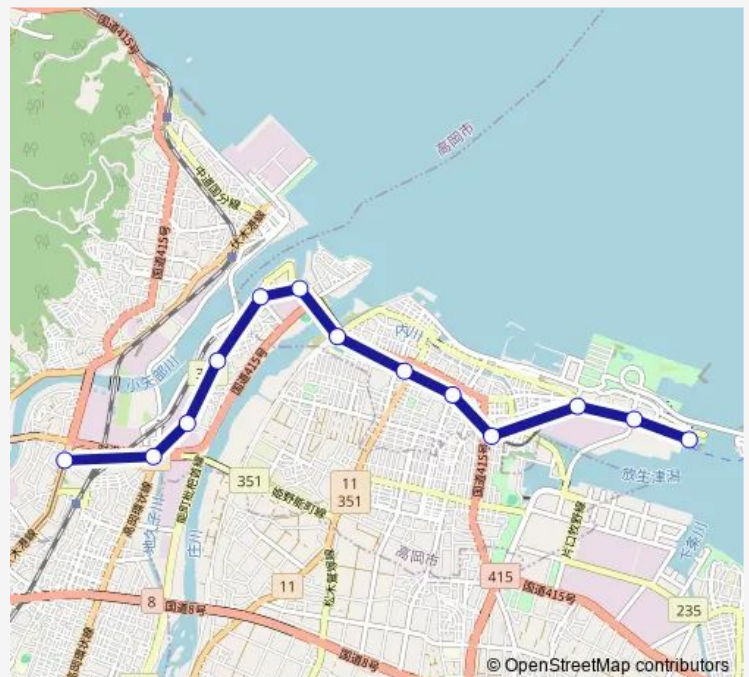

越ノ瀉 — 米島口

Monday	19:07-20:37
Tuesday	19:07-20:37
Wednesday	19:07-20:37
Thursday	19:07-20:37
Friday	19:07-20:37
Saturday	19:07-22:52
Sunday	19:07-22:52

Route info

Direction: 越ノ瀉

Stops: 13

Trip Duration: 0 hour 24 min