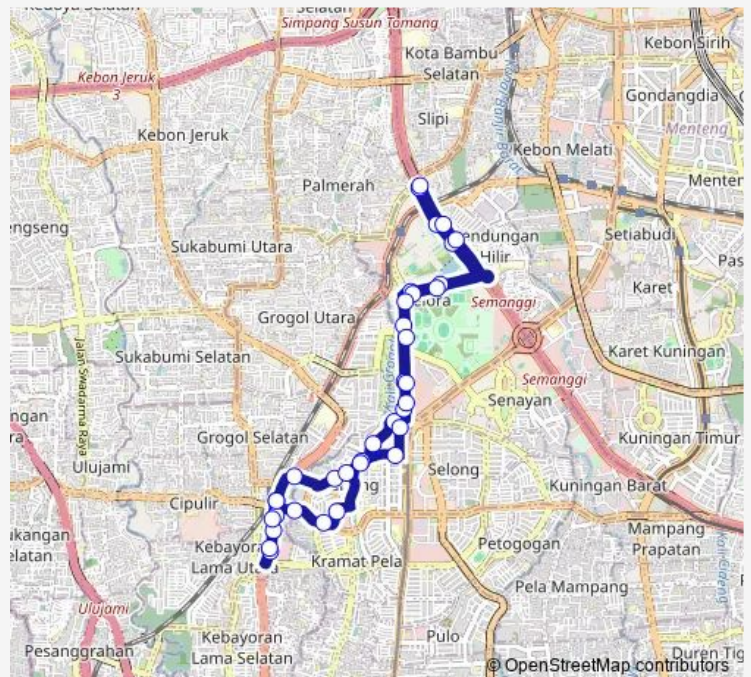

Bus 8n Kebayoran - Petamburan via Asia Afrika

[Go to website](#)

Direction

Kebayoran — Kebayoran

36 stops

[Open route schedule](#)

- Kebayoran
- Simpang Kramat li
- Pakubuwono
- Smkn 30
- Sinabung
- Hang Lekir
- Kampus Senayan
- Senayan City
- Sbr. Plaza Senayan
- Sbr. Istora Senayan
- Graha Kemenpora
- Taman Ria
- DPR MPR 1
- DPR MPR 2
- Petamburan
- Petamburan
- Perpustakaan Riset Bpk
- Sbr. DPR MPR 1
- Lapangan Panahan
- Stadion Gbk
- Gelora Hall Basket

Route schedule

Kebayoran — Kebayoran

Monday	05:00
Tuesday	05:00
Wednesday	05:00
Thursday	05:00
Friday	05:00
Saturday	05:00
Sunday	05:00

Route info

Direction: Kebayoran

Stops: 36

Trip Duration: 1 hour 14 min

8n — Kebayoran - Petamburan via Asia Afrika

Istora Senayan

Plaza Senayan 1

Plaza Senayan 2

Sbr. Jln. Hang Lekir Iii

Simpang Jln. Pakubuwono Vi

Sbr. Sinabung

Puskesmas Kel. Gunung