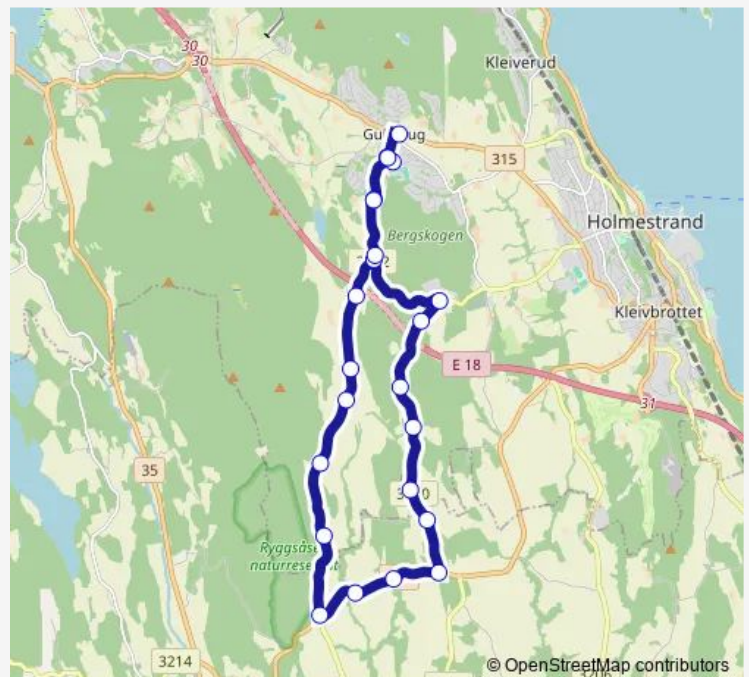

Thursday 13:25

Friday 13:25

Saturday —

Sunday —

Route info

Direction: Botne skole

Stops: 23

Trip Duration: 0 hour 27 min