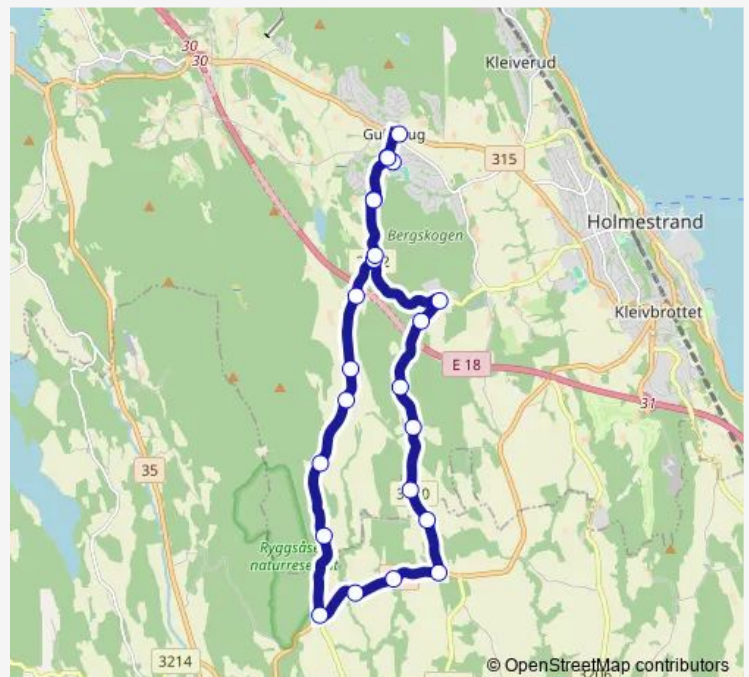

Friday 13:25

Saturday —

Sunday —

Route info

Direction: Botne skole

Stops: 23

Trip Duration: 0 hour 27 min

■ 1921 — Botne-Ryk