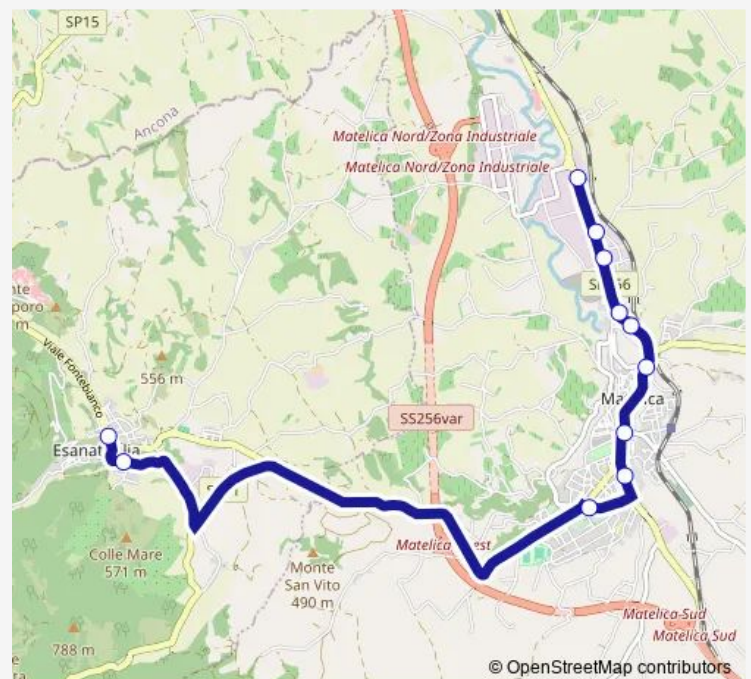

Friday 13:18-17:31

Saturday 13:18-17:31

Sunday —

Route info

Direction: Matelica C.Comm. LA Sfera

Stops: 5

Trip Duration: 0 hour 12 min

■ Esanatoglia - Matelica (Ymc11e03)

Direction

Esanatoglia - Pensilina — Matelica Lebole(Zona Industriale)

11 stops

[Open route schedule](#)

Esanatoglia - Pensilina

Esanatoglia - Zona Ind.

Matelica R.Pacis

Matelica (V.Le Battisti)

Route info

Direction: Esanatoglia - Pensilina

Stops: 11

Trip Duration: 0 hour 18 min

Direction

Matelica Lebole(Zona Industriale) — Esanatoglia

7 stops

[Open route schedule](#)

Matelica Lebole(Zona Industriale) — Esanatoglia

Monday	08:43
Tuesday	08:43
Wednesday	08:43
Thursday	08:43
Friday	08:43
Saturday	08:43
Sunday	—

Route info

Direction: Matelica Lebole(Zona Industriale)

Stops: 7