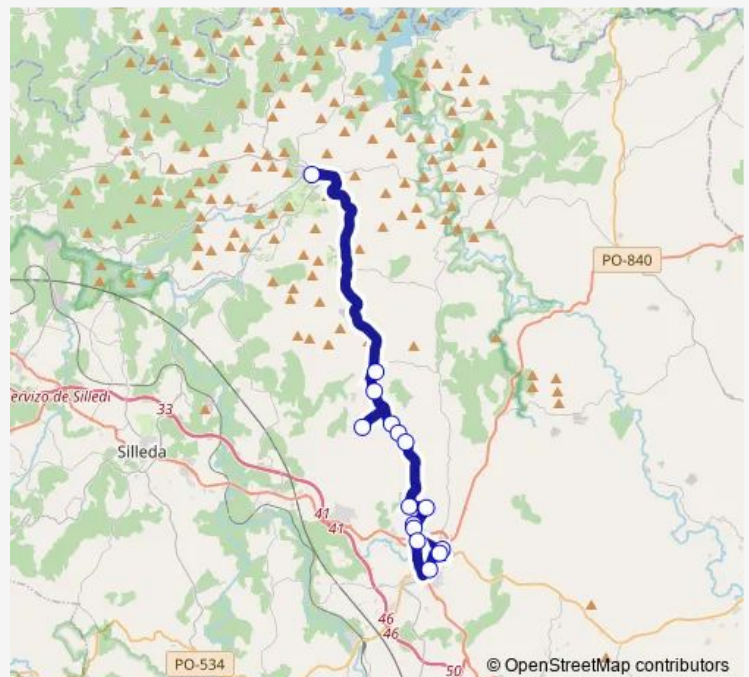

Bermes

Ois Grande

Vilasancho Iii

Vilasancho II (Recta de s

Vilasancho

Ermida

Camiño do Souto I

Camiño do Souto li

Tuesday 07:49

Wednesday 07:49

Thursday —

Friday 07:49

Saturday —

Sunday —

Route info

Direction: Vila de Cruces

Stops: 15

Trip Duration: 0 hour 40 min

■ XG699004 — Ceip Xesús Golmar - Bermes-Vila De Cruces

BusMaps

XG699004 Bus time schedules and route maps are available in an offline PDF at busmaps.com. Use the busmaps.com website to see live bus times, train schedule or subway schedule, and step-by-step directions for all public transit in Silleda