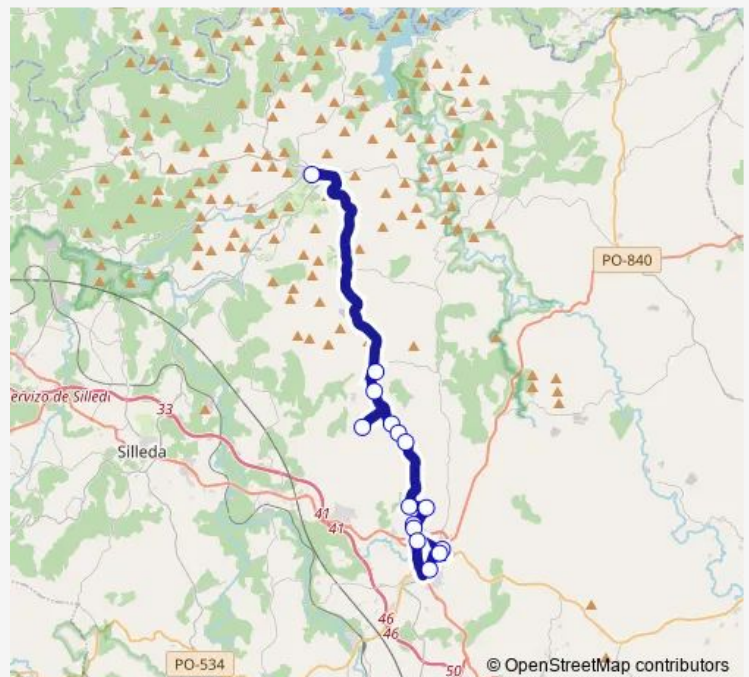

Bermes

Ois Grande

Vilasancho Iii

Vilasancho II (Recta de s

Vilasancho

Ermida

Camiño do Souto I

Camiño do Souto li

Tuesday 07:49

Wednesday 07:49

Thursday 07:49

Friday 07:49

Saturday —

Sunday —

Route info

Direction: Vila de Cruces

Stops: 15

Trip Duration: 0 hour 40 min

Xg699004 — Ceip Xesús Golmar - Bermes-Vila De Cruces

BusMaps

Xg699004 Bus time schedules and route maps are available in an offline PDF at busmaps.com. Use the busmaps.com website to see live bus times, train schedule or subway schedule, and step-by-step directions for all public transit in Silleda