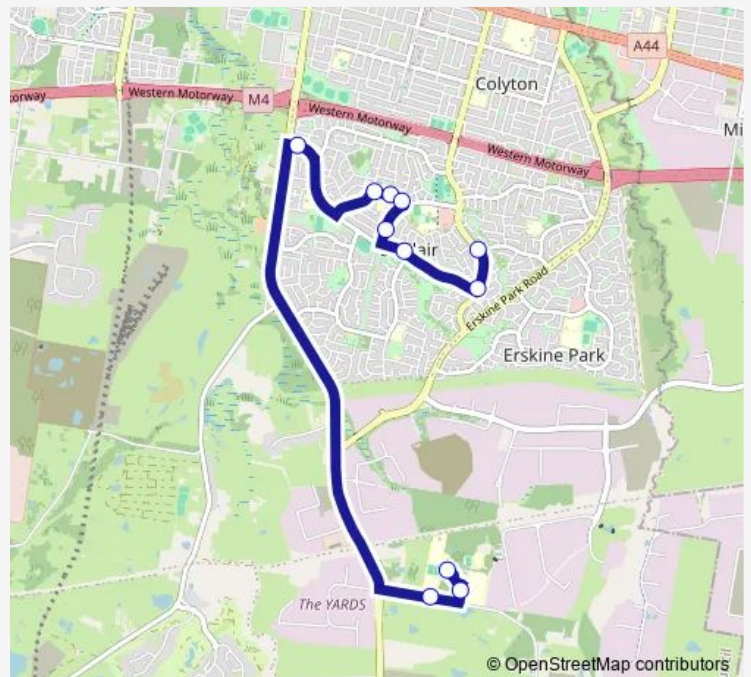

Endeavour Av After Shannon Glen

Banks Dr Opp Saunders Park

Bennett Rd After Banks Dr

Bennett Rd Opp Coonawarra Dr

Route schedule

Mamre Anglican School, Bakers Lane — Bennett Rd Opp Coonawarra Dr

Monday	15:15
Tuesday	15:15
Wednesday	15:15
Thursday	15:15
Friday	15:15
Saturday	—
Sunday	—

Route info

Direction: Mamre Anglican School, Bakers Lane

Stops: 11

Trip Duration: 0 hour 30 min

4552 School Bus time schedules and route maps are available in an offline PDF at busmaps.com. Use the busmaps.com website to see live bus times, train schedule or subway schedule, and step-by-step directions for all public transit in Liverpool