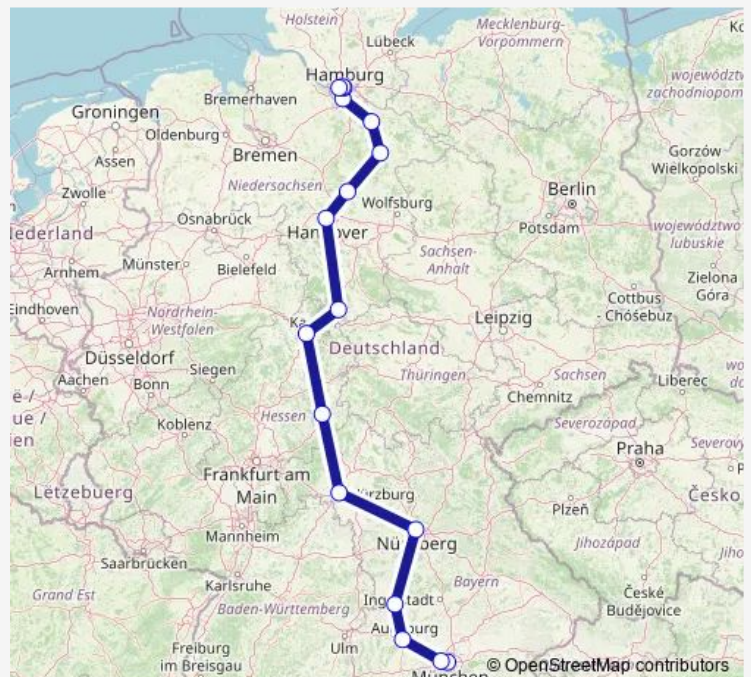

Rail ICE 680

[Go to website](#)

Direction

München Hbf — Hamburg-Altona

17 stops

[Open route schedule](#)

München Hbf

München-Pasing

Augsburg Hbf

Donauwörth

Nürnberg Hbf

Würzburg Hbf

Fulda

Kassel-Wilhelmshöhe

Göttingen

Hannover Hbf

Celle

Uelzen

Lüneburg

Hamburg-Harburg

Hamburg Hbf

Hamburg Dammtor

Hamburg-Altona

Route schedule

München Hbf — Hamburg-Altona

Monday	—
Tuesday	—
Wednesday	—
Thursday	08:18-10:32
Friday	08:18-08:40
Saturday	08:40-10:32
Sunday	08:40-10:32

Route info

Direction: München Hbf

Stops: 17

Trip Duration: 7 hour 6 min