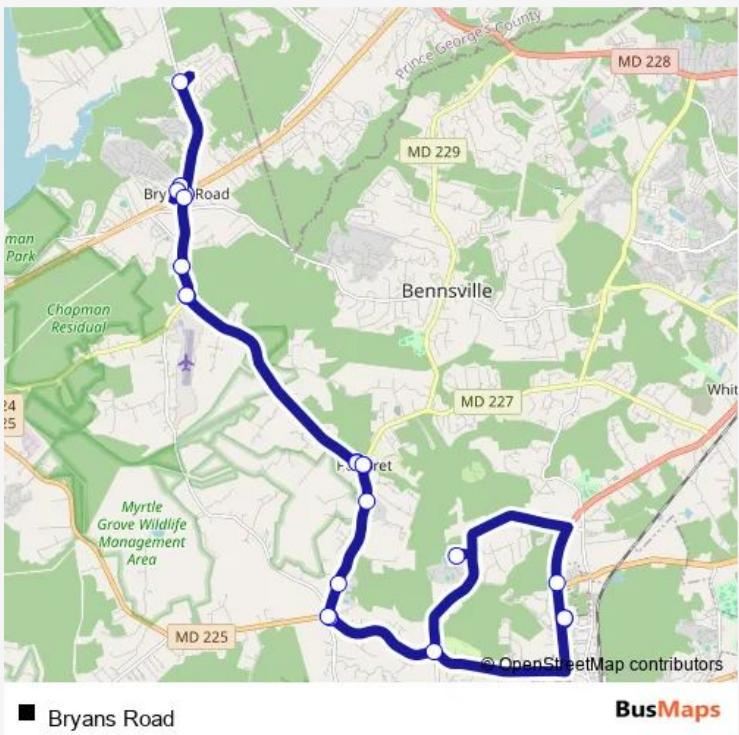

**Bus Bryans Road**

[Go to website](#)

**Direction**  
 Laplata Transfer Point (Walmart Lot) — Laplata Transfer Point (Walmart Lot)  
 21 stops  
[Open route schedule](#)

- Laplata Transfer Point (Walmart Lot)
- Rt 301 N & Rosewick Rd
- College of Southern Maryland
- Mitchell Rd & Hawthorne Rd
- Hawthorne Rd & Marshall Corner Rd
- Mcdonough High School
- Robert Stethem Education Center
- Marshall Corner Rd & Pomfret Rd
- Pomfret Rd & Preston Ln
- Pomfret Rd & Livingston Rd
- Rt 210 S & Marshall Hall Rd (Mcdonalds)
- Marshall Hall Rd & Arbor Ln
- Bryans Rd Shopping Center (Indian Head)
- Hampton Ct (Indian Head)
- Livingston Rd (Shell Gas Station)
- Henson Community Center
- Livingston Rd & Pomfret Rd
- Pomfret Rd & Preston Ln
- Pomfret Rd & Marshall Corner Rd
- Marshall Corner Rd & Hawthorne Rd
- Laplata Transfer Point (Walmart Lot)

**Route schedule**  
 Laplata Transfer Point (Walmart Lot) — Laplata Transfer Point (Walmart Lot)

Monday	07:30-17:30
Tuesday	07:30-17:30
Wednesday	07:30-17:30
Thursday	07:30-17:30
Friday	07:30-17:30
Saturday	07:30-17:30
Sunday	—

**Route info**  
 Direction: Laplata Transfer Point (Walmart Lot)  
 Stops: 21  
 Trip Duration: 0 hour 51 min

Bryans Road Bus time schedules and route maps are available in an offline PDF at [busmaps.com](https://busmaps.com). Use the [busmaps.com](https://busmaps.com) website to see live bus times, train schedule or subway schedule, and step-by-step directions for all public transit in La Plata

The schedule is provided in the local timezone. Times with "(+1)" indicate departures on the next day.

PDF file created on 2025-01-16

2024 BusMaps.com - All Rights Reserved