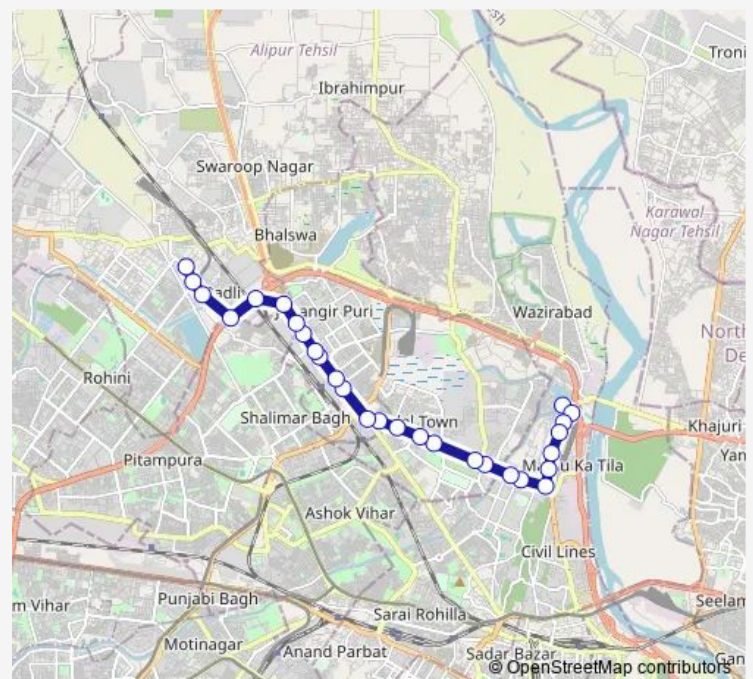

### Route schedule

Nehru Vihar Terminal — Rohini Sec 18

Monday 06:10-21:30

Tuesday 06:10-21:30

Wednesday 06:10-21:30

Thursday 06:10-21:30

Friday 06:10-21:30

Saturday 06:10-21:30

### Route info

Direction: Nehru Vihar Terminal

Stops: 28

Trip Duration: 0 hour 50 min

■ 145up

BusMaps

Jahangir Puri Metro Station

GTK Depot