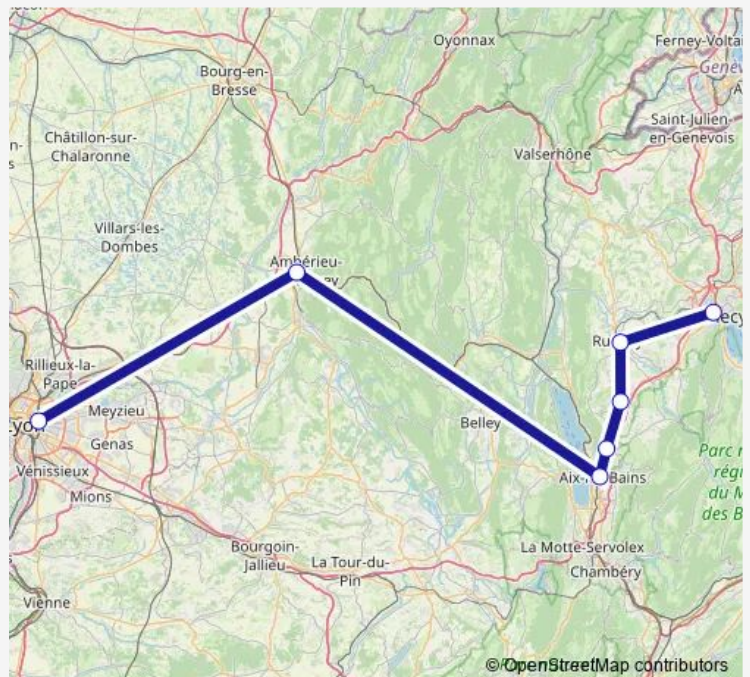

Rail K23 Lyon Part Dieu - Annecy

[Go to website](#)

Direction

Lyon-Part-Dieu Gare Routière — Annecy

3 stops

[Open route schedule](#)

Lyon-Part-Dieu Gare Routière

Aix-les-Bains le Revard

Annecy

Route schedule

Lyon-Part-Dieu Gare Routière — Annecy

Monday	06:08-15:08
Tuesday	06:08-15:08
Wednesday	06:08-15:08
Thursday	06:08-15:08
Friday	06:08-15:08
Saturday	—
Sunday	08:08-12:08

Route info

Direction: Lyon-Part-Dieu Gare Routière

Stops: 3

Trip Duration: 2 hour 2 min

■ K23 — Lyon Part Dieu - Annecy

Direction

Lyon Part Dieu — Annecy

6 stops

[Open route schedule](#)

Lyon Part Dieu

Tuesday 07:08-21:08

Wednesday 07:08-21:08

Thursday 07:08-21:08

Friday 07:08-21:08

Saturday 07:08-21:08

Sunday 21:08

Route info

Direction: Lyon Part Dieu