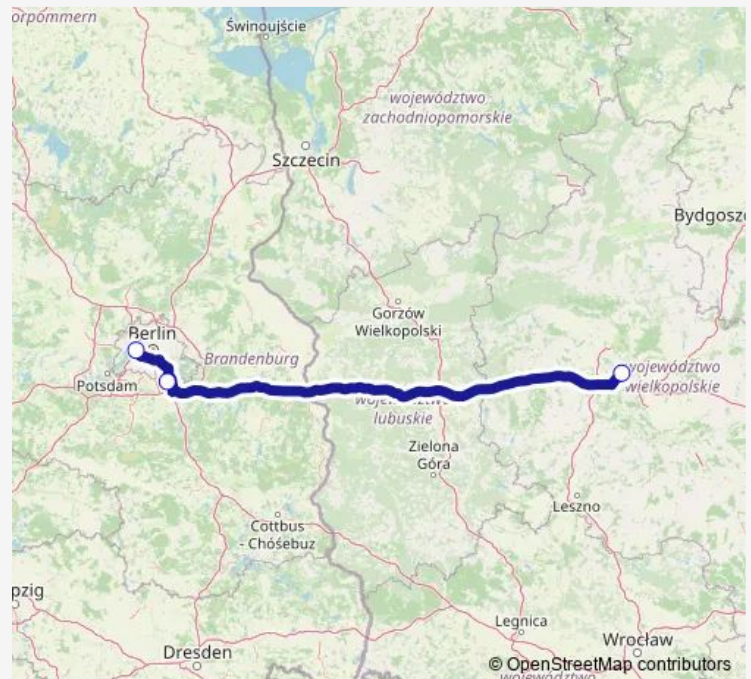

International Coach Service N1335A Poznan - Berlin (N1335 Booster)

[Go to website](#)

Direction

Berlin ZOB [Fernbus] — Poznan, Bus Station Poznan Main Station

3 stops

[Open route schedule](#)

Berlin ZOB [Fernbus]

Flughafen Ber

Poznan, Bus Station Poznan Main Station

Route schedule

Berlin ZOB [Fernbus] — Poznan, Bus Station Poznan Main Station

Monday 13:45

Tuesday —

Wednesday —

Thursday —

Friday 13:45

Saturday —

Sunday —

Route info

Direction: Berlin ZOB [Fernbus]

Stops: 3

Trip Duration: 4 hour 5 min

N1335A International Coach Service time schedules and route maps are available in an offline PDF at busmaps.com. Use the busmaps.com website to see live bus times, train schedule or subway schedule, and step-by-step directions for all public transit in Berlin