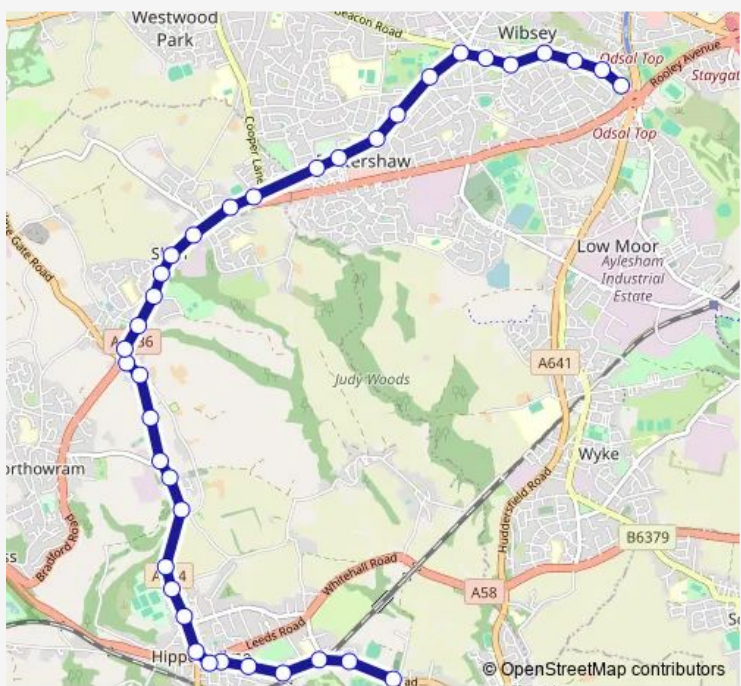

Bus LC1 Wibsey Park Ave - Lightcliffe Academy

[Go to website](#)

Direction
 Lightcliffe Academy — Odsal Road
 38 stops
[Open route schedule](#)

- Lightcliffe Academy
- King George V Park
- St Matthew's Church
- Lightcliffe School
- The Stray Park
- Westfield
- Welburn Avenue
- Hipperholme Junction
- Denholme Gate Rd Allotments
- Denholme Gate Road Towngate
- Denholme Gate Road Northedge Ln
- Denholme Gate Rd Southfield Terrace
- Denholme Gate Road Coley Rd
- The Brown Horse Inn
- Denholme Gate Road
- Brighouse & Denholme Gate Road
- Stone Leigh Farm
- Ing Head Gardens
- Halifax Rd Sun Wood Avenue
- Halifax Road Highfields
- Halifax Road Bridle Stile

Route schedule
 Lightcliffe Academy — Odsal Road

Monday	15:00
Tuesday	15:00
Wednesday	15:00
Thursday	15:00
Friday	15:00
Saturday	—
Sunday	—

Route info
 Direction: Lightcliffe Academy
 Stops: 38
 Trip Duration: 0 hour 38 min

■ LC1 — Wibsey Park Ave - Lightcliffe Academy **BusMaps**

Village Hall

Wade House Rd Wade House Ave

Wade House Rd Brow Lane

Carr House Rd Carr House Lane

Carr House Ln Cooper Lane

Farfield Avenue Boltby Ln

Farfield Avenue Orleans St

Route info

Direction: Odsal Road

Stops: 38

Trip Duration: 0 hour 38 min

The Brown Horse Inn

Denholme Gate Road Coley Rd

Denholme Gate Rd Southfield Terrace

Denholme Gate Road Northedge Ln