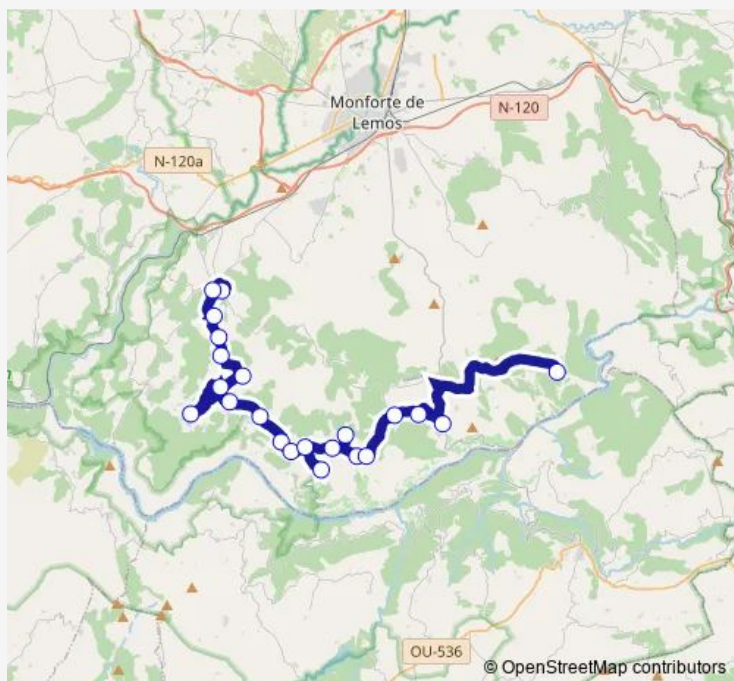

Vilachá (Casas)

Vilachá (Cruce Castro)

Doade

Route schedule

Ceip Virxe do Carme — Vilademouros

Monday	15:45
Tuesday	17:30
Wednesday	15:45
Thursday	15:45
Friday	15:45
Saturday	—
Sunday	—

Route info

Direction: Ceip Virxe do Carme

Stops: 22

Trip Duration: 0 hour 51 min

Xg648014 — Ceip Virxe do Carme - Vilademouros

Direction

Vilademouros — Ceip Virxe do Carme

22 stops

[Open route schedule](#)

Vilademouros

Tuesday 08:49

Wednesday 08:49

Thursday 08:49

Friday 08:49

Saturday —

Sunday —

Route info

Direction: Vilademouros

Stops: 22

Trip Duration: 0 hour 51 min

Xg648014 Bus time schedules and route maps are available in an offline PDF at busmaps.com. Use the busmaps.com website to see live bus times, train schedule or subway schedule, and step-by-step directions for all public transit in Sober