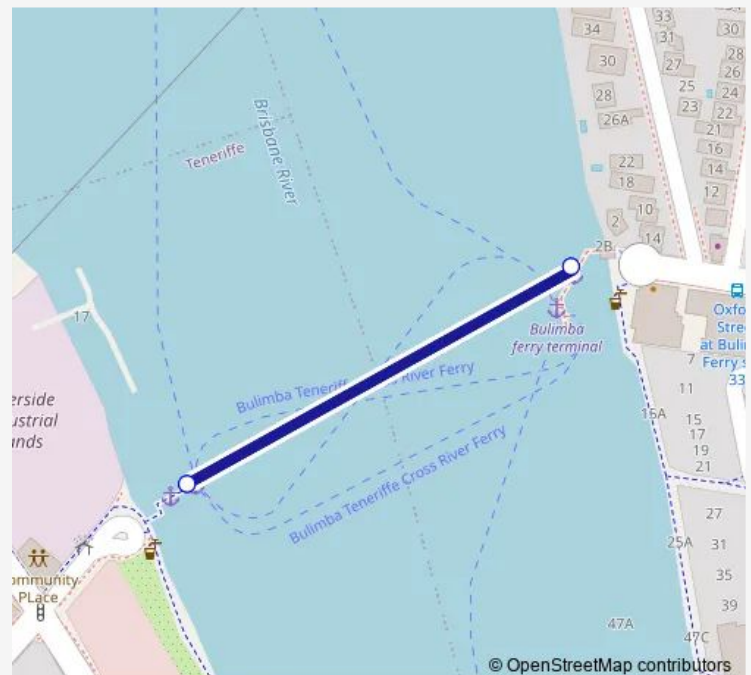

Route info

Direction: Teneriffe ferry terminal

Stops: 2

Trip Duration: 0 hour 5 min

TNRF — Teneriffe - Bulimba

Direction

Bulimba ferry terminal — Teneriffe ferry terminal

2 stops