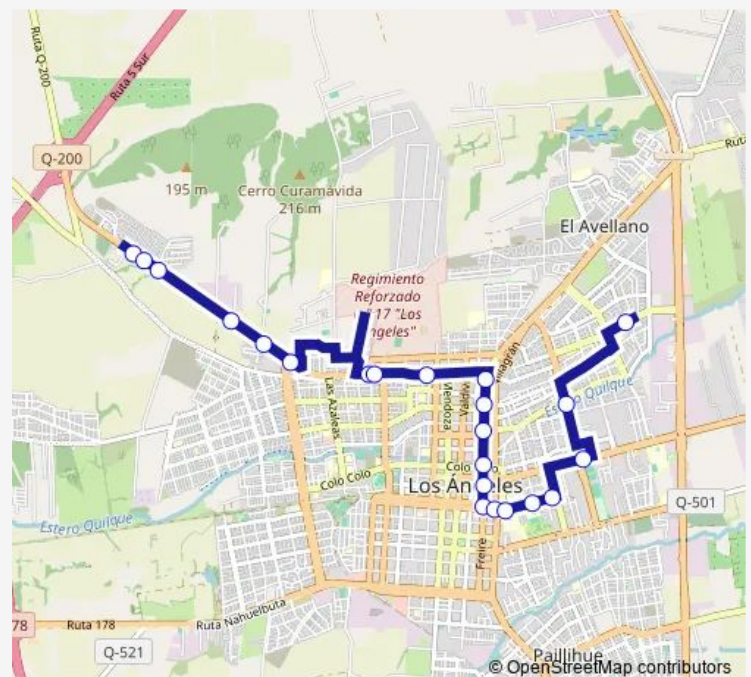

Maria Dolores / Entre Itahue

Orompello / Los Copihues

Orompello / Ruiz Aldea

Orompello / Los Angeles

Orompello / Ercilla

Almagro / Lincoyan

Almagro / Galvarino

Almagro / Tucapel

Almagro / Colo Colo

Almagro / Caupolican

Almagro / Avenida Ricardo Vicuna Sur

Ricardo Vicuna / Los Carrera

Ricardo Vicuna / Mario Barrueto

Ricardo Vicuna / Francisco de Aguirre

Ricardo Vicuna / Balmaceda

Alemania / Genaro Reyes

### Route schedule

Maria Dolores / Maria Dolores — Almte. Latorre / Esparta

Monday 07:45-19:45

Tuesday 07:45-19:45

Wednesday 07:45-19:45

Thursday 07:45-19:45

Friday 07:45-19:45

Saturday 07:45-19:45

### Route info

Direction: Maria Dolores / Maria Dolores

Stops: 22

Trip Duration: 0 hour 32 min

C7V\_I — Expresos Araucano

C7V\_I Bus time schedules and route maps are available in an offline PDF at [busmaps.com](https://busmaps.com). Use the [busmaps.com](https://busmaps.com) website to see live bus times, train schedule or subway schedule, and step-by-step directions for all public transit in Los Angeles