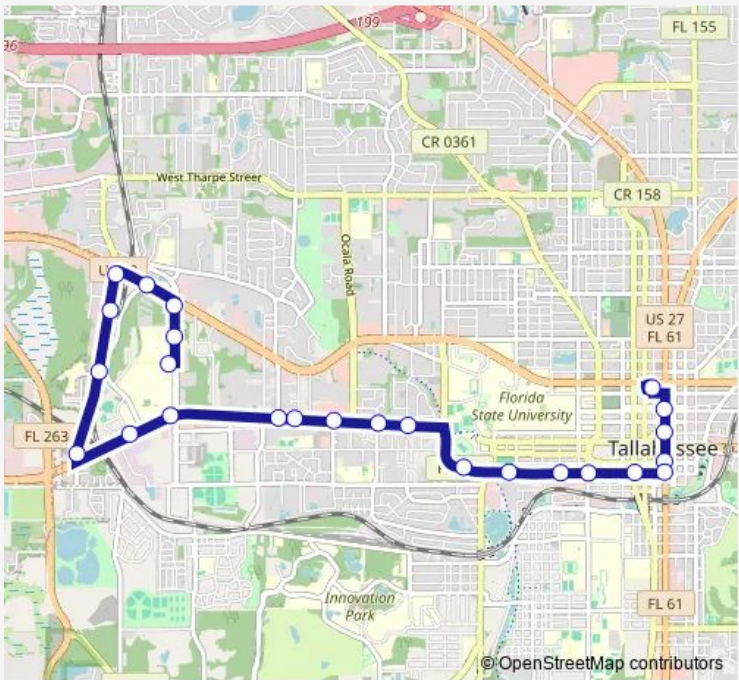

Bus SATT Saturday Tall Timbers

[Go to website](#)

Direction
 TSC Circle — Plaza Gate 7
 21 stops
[Open route schedule](#)

- TSC Circle
- Appleyard Drive AT Crosswalk Sb
- Municipal WAY AT Hope Community Eb
- Dupree ST AT Kearney Center Eb
- Pensacola AT Mabry Eb
- W Pensacola ST White DR Eb
- W Pensacola ST AT Benchmark Apts Eb
- W Pensacola ST Ausley Rd
- W Pensacola ST S Ocala RD Eb
- W Pensacloa ST S Lipona RD Eb
- Pensacola AT Atkinson Eb
- W Pensacola ST Rivoli RD Eb
- Stadium DR Hendry ST Eb
- Gaines AT Woodward Eb
- Gaines AT GAY Eb
- Gaines AT Railroad Eb
- Gaines AT Bronough Eb
- S Duval ST W Madison Parking Garage
- S Duval ST AT W Jefferson ST Nb
- Duval ST W Park Ave
- Plaza Gate 7

Route schedule
 TSC Circle — Plaza Gate 7

Monday	—
Tuesday	—
Wednesday	—
Thursday	—
Friday	—
Saturday	08:00-17:00
Sunday	—

Route info
 Direction: TSC Circle
 Stops: 21
 Trip Duration: 0 hour 30 min

■ SATT — Saturday Tall Timbers
 BusMaps

Direction

Plaza Gate 7 — TSC Circle

25 stops

[Open route schedule](#)

Plaza Gate 7

N Monroe ST W Park AVE Sb

N Monroe ST W Jefferson ST Sb

N Monroe ST W Madison St

Monday	—
Tuesday	—
Wednesday	—
Thursday	—
Friday	—
Saturday	08:30-17:30
Sunday	—

Route info

Direction: Plaza Gate 7

Stops: 25

Trip Duration: 0 hour 30 min

SATT Bus time schedules and route maps are available in an offline PDF at busmaps.com. Use the busmaps.com website to see live bus times, train schedule or subway schedule, and step-by-step directions for all public transit in Tallahassee