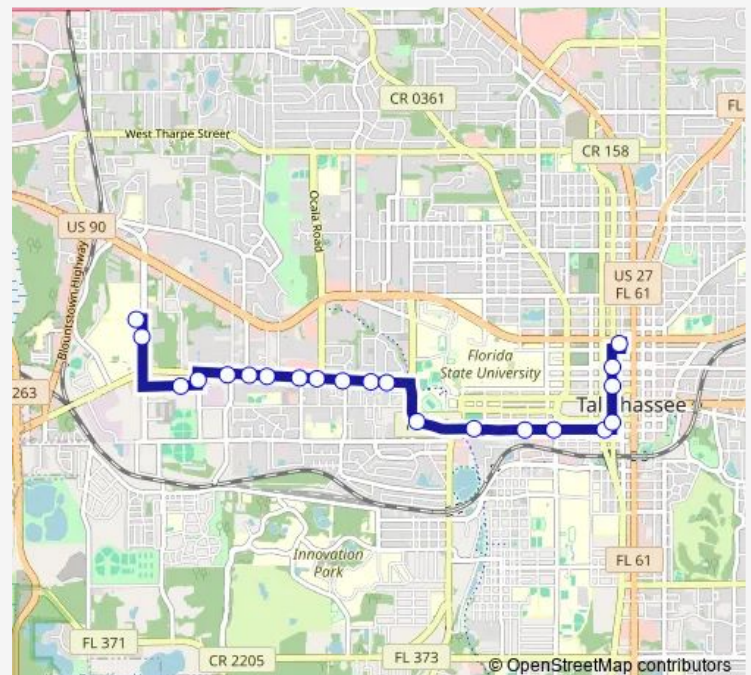

### Route schedule

Plaza Gate 22 — TSC Circle

Monday	—
Tuesday	—
Wednesday	—
Thursday	—
Friday	—
Saturday	08:30-17:30
Sunday	—

### Route info

Direction: Plaza Gate 22

Stops: 25

Trip Duration: 0 hour 30 min

Satt — Saturday Tall Timbers

Tennessee ST AT PAT Thomas Eb

S Appleyard DR AT W Tennessee ST Sb

Appleyard AT ACE School Sb

TSC Circle

**Direction**

TSC Circle — Plaza Gate 22

21 stops

[Open route schedule](#)

TSC Circle

Appleyard Drive AT Crosswalk Sb

Municipal WAY AT Hope Community Eb

## Route schedule

TSC Circle — Plaza Gate 22

Monday	—
Tuesday	—
Wednesday	—
Thursday	—
Friday	—
Saturday	08:00-17:00
Sunday	—