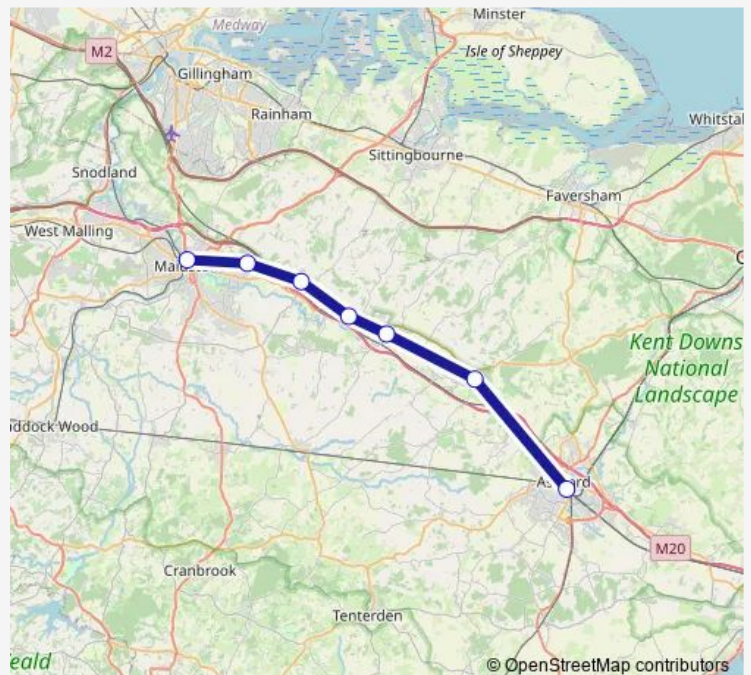

Rail Se:Mde->Afk SE train service from MDE to Afk

[Go to website](#)

Direction

Maidstone East — Ashford International

7 stops

[Open route schedule](#)

Maidstone East

Bearsted

Hollingbourne

Harrietsham

Lenham

Charing (Kent)

Ashford International

Route schedule

Maidstone East — Ashford International

Monday	00:02-01:36 ⁺¹
Tuesday	00:37-01:40 ⁺¹
Wednesday	00:37-01:40 ⁺¹
Thursday	00:37-01:40 ⁺¹
Friday	00:37-01:40
Saturday	06:22-06:38
Sunday	08:02-01:18 ⁺¹

Route info

Direction: Maidstone East

Stops: 7

Trip Duration: 0 hour 57 min

■ Se:Mde->Afk — SE train service from MDE to Afk

Se:Mde->Afk Rail time schedules and route maps are available in an offline PDF at busmaps.com. Use the busmaps.com website to see live bus times, train schedule or subway schedule, and step-by-step directions for all public transit in Maidstone