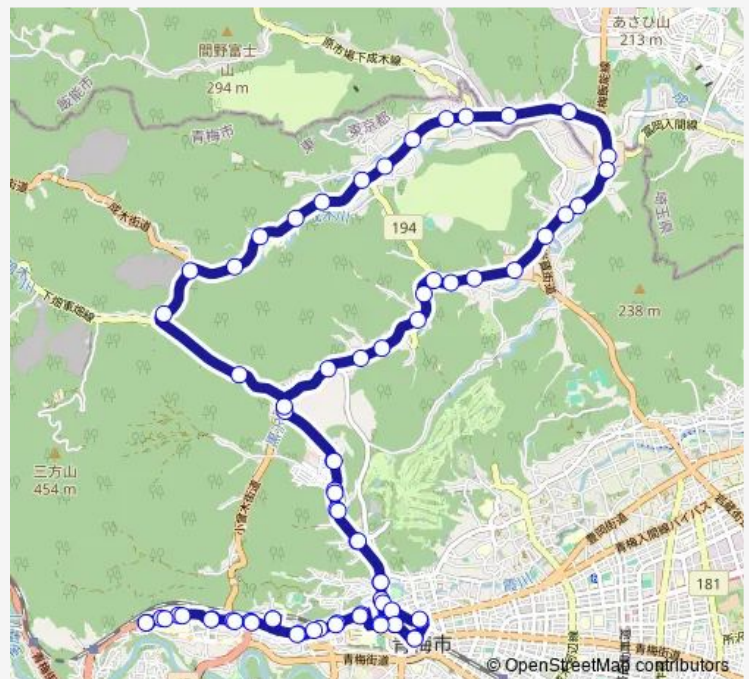

Route schedule

裏宿町 — 裏宿町

Monday	07:12-18:40
Tuesday	07:12-18:40
Wednesday	07:12-18:40
Thursday	07:12-18:40
Friday	07:12-18:40
Saturday	07:14-19:45
Sunday	16:49-19:53

Route info

Direction: 裏宿町

Stops: 74

Trip Duration: 1 hour 20 min