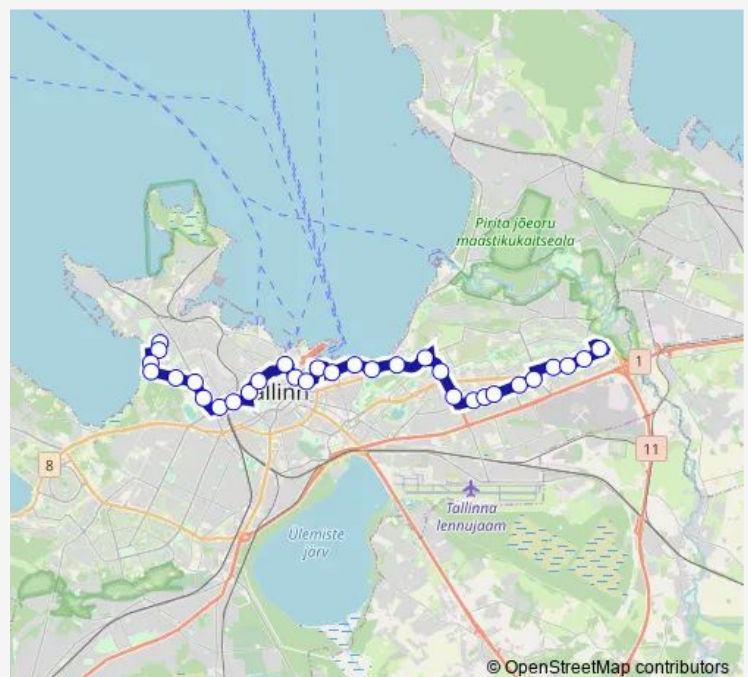

### Route schedule

Randla — Priisle

Monday	05:33-23:59
Tuesday	05:33-23:59
Wednesday	05:33-23:59
Thursday	05:33-23:59
Friday	05:33-23:59
Saturday	06:29-00:21 <sup>+1</sup>
Sunday	06:29-00:21 <sup>+1</sup>

### Route info

Direction: Randla

Stops: 31

Trip Duration: 0 hour 46 min

66 — Priisle - Pelguranna

Kalevipoja

P. Pinna

Lasnamäe turg