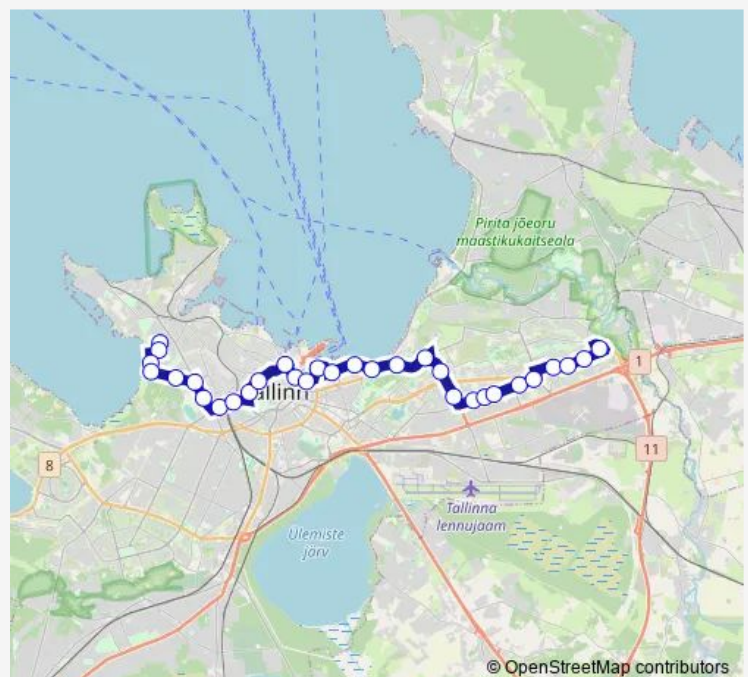

### Route schedule

Randla — Priisle

Monday	05:33-23:59
Tuesday	05:33-23:59
Wednesday	05:33-23:59
Thursday	05:33-23:59
Friday	05:33-23:59
Saturday	06:29-00:21 <sup>+1</sup>
Sunday	06:29-00:21 <sup>+1</sup>

### Route info

Direction: Randla

Stops: 31

Trip Duration: 0 hour 53 min

66 — Priisle - Pelguranna

Kalevipoja

P. Pinna

Lasnamäe turg