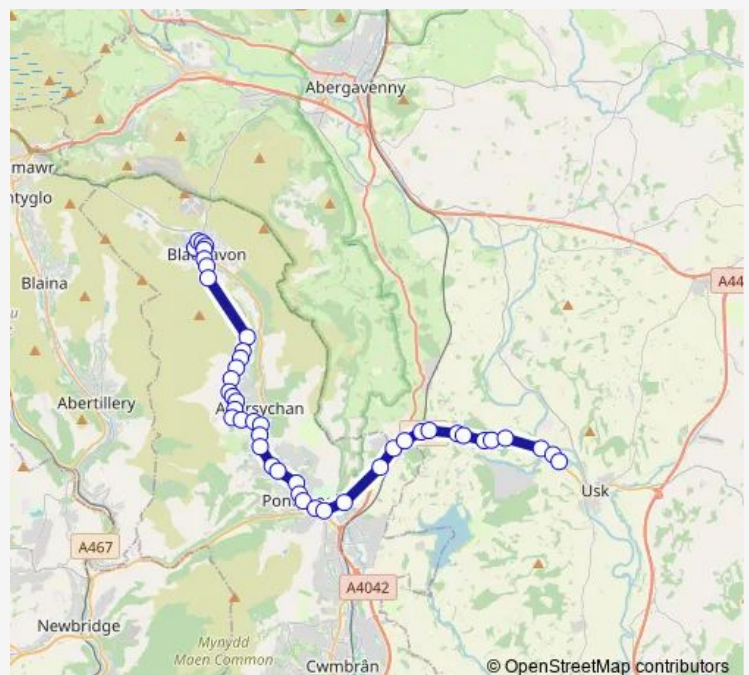

Thursday 08:05

Friday 08:05

Saturday —

Sunday —

Route info

Direction: Kennard Crescent

Stops: 44

Trip Duration: 0 hour 40 min