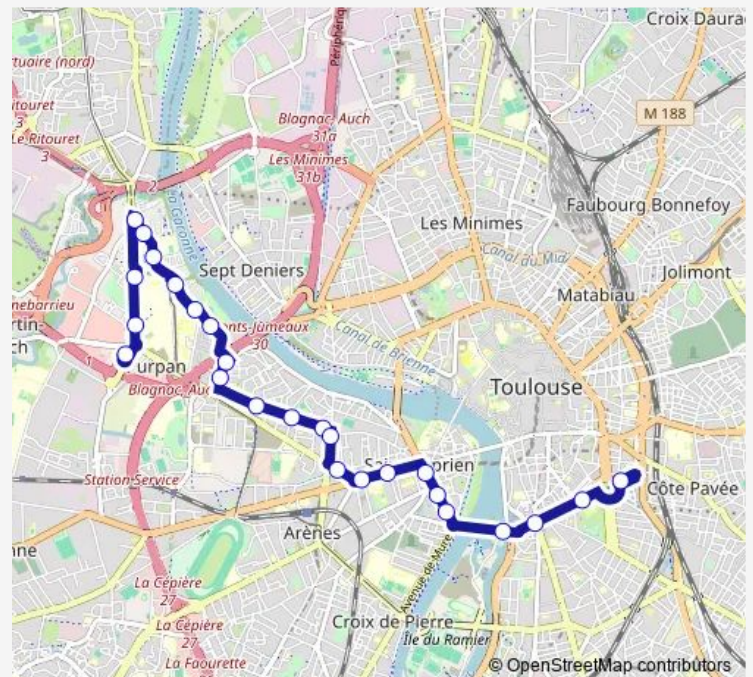

### Route schedule

Pelletier Purpan — Grand Rond

Monday 05:55-21:05

Tuesday 05:55-21:05

Wednesday 05:55-21:05

Thursday 05:55-21:05

Friday 05:55-21:05

Saturday 05:55-21:00

### Route info

Direction: Pelletier Purpan

Stops: 25

Trip Duration: 0 hour 27 min

66 — Pelletier Purpan / Grand Rond

Ile du Ramier

Palais de Justice

Jardin Royal