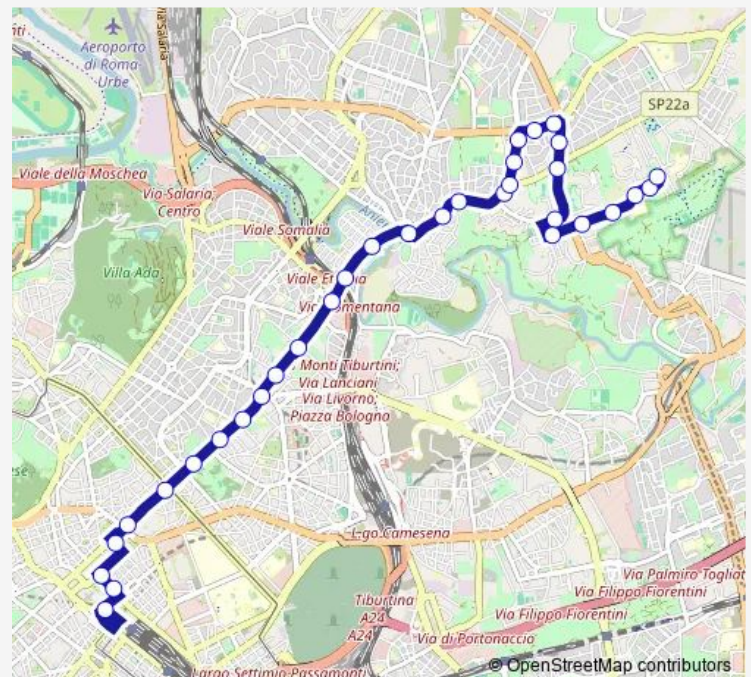

### Route schedule

Marx — TERMINI

Monday 06:00-22:00

Tuesday 06:00-22:00

Wednesday 06:00-22:00

Thursday 06:00-22:00

Friday 06:00-22:00

Saturday 06:00-22:00

### Route info

Direction: Marx

Stops: 31

Trip Duration: 0 hour 46 min

Nomentana/XXI Aprile

Nomentana/Gorizia

Nomentana/Villa Torlonia

Nomentana/Trieste

33 stops

[Open route schedule](#)

TERMINI

Volturno/Gaeta

Volturno/Cernaia

Palestro

Porta Pia

Nomentana/Regina Margherita

## Route info

Direction: TERMINI

Stops: 33

Trip Duration: 0 hour 38 min

Kant/Nomentana

Zanardini/Pedicino

Fiori

Marx/Locke