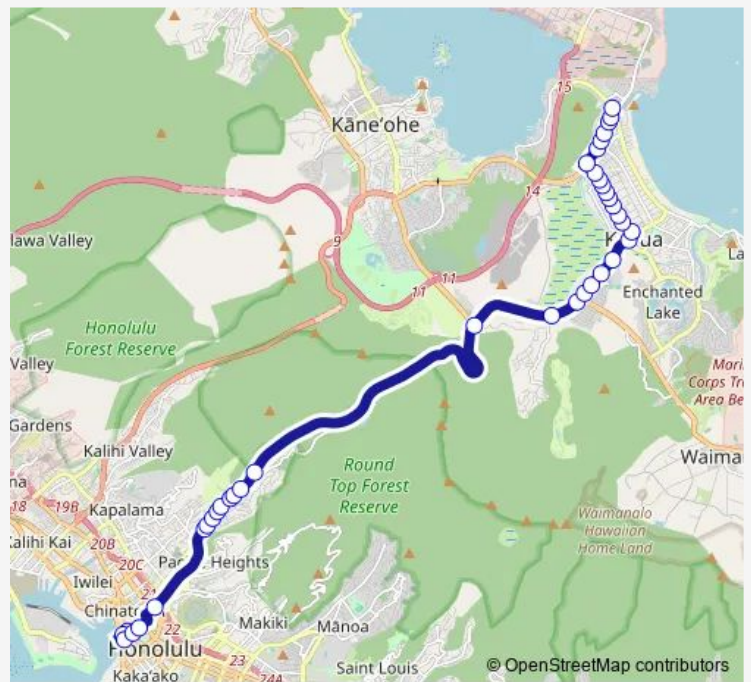

Bus 66 Downtown-Kailua-Aikahi

[Go to website](#)

Direction
 Bishop ST + S King St — Kaneohe BAY DR + Mokapu BI
 39 stops
[Open route schedule](#)

- Bishop ST + S King St
- Bishop ST + Queen St
- Alakea ST + Nimitz Hwy
- Alakea ST + S King St
- Alakea ST + S Hotel St
- Pali HWY + Vineyard Bl
- Pali HWY + OPP Jack Ln
- Pali HWY + 2627
- Pali HWY + Moanawai Pl
- Pali HWY + Laimi Rd
- Pali HWY + Queen Emma Summer Palace
- Pali HWY + Puiwa Rd
- Pali HWY + Dowsett AVE (Makai)
- Pali HWY + Wood St
- Pali HWY + Nuuanu Pali Dr
- Pali HWY + OPP Kamehameha Hwy
- Kalaniana'ole HWY + Auloa Rd
- Kalaniana'ole HWY + OPP Castle Medical Center
- Kailua RD + Kalaniana'ole Hwy
- Kailua RD + Ulua St
- Kailua RD + Ulumanu Dr

Route schedule
 Bishop ST + S King St — Kaneohe BAY DR + Mokapu BI

Monday	04:25-21:30
Tuesday	04:25-21:30
Wednesday	04:25-21:30
Thursday	04:25-21:30
Friday	04:25-21:30
Saturday	05:00-21:35
Sunday	06:10-21:35

Route info
 Direction: Bishop ST + S King St
 Stops: 39
 Trip Duration: 0 hour 43 min

66 — Downtown-Kailua-Aikahi **BusMaps**

Kailua RD + 1005

Kailua RD + Hamakua Dr

Oneawa ST + Kuulei Rd

Oneawa ST + Kawainui St

Thursday 05:03-21:50

Friday 05:03-21:50

Saturday 06:07-21:53

Sunday 06:59-21:57

Route info

Direction: Kaneohe BAY DR + Mokapu BI

Stops: 39

Trip Duration: 0 hour 39 min