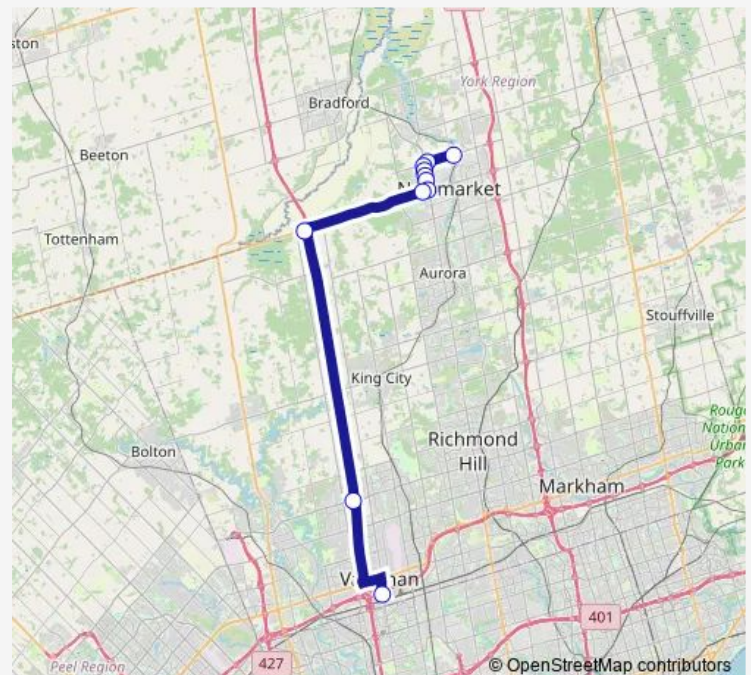

Green Lane E. @ Yonge St.

East Gwillimbury GO Bus

Route schedule

Hwy 407 Bus Terminal — East Gwillimbury GO Bus

Monday 06:15-19:35

Tuesday 06:15-19:35

Wednesday 06:15-19:35

Thursday 06:15-19:35

Friday 06:15-19:35

Saturday —

Sunday —

Route info

Direction: Hwy 407 Bus Terminal

Stops: 12

Trip Duration: 0 hour 55 min

Direction

East Gwillimbury GO Bus — Hwy 407 Bus Terminal

11 stops

[Open route schedule](#)

East Gwillimbury GO Bus

Green Lane E. @ Yonge St.

Yonge St. @ Green Ln. W. (Green Lane Centre)

Yonge St. @ Aspenwood Dr.

Yonge St. @ Bonshaw Ave.

Yonge St. @ Dawson Manor Blvd.

Yonge St. @ Davis Dr. (Upper Canada Mall)

Davis Dr. W. @ Eagle St. W.

Hwy. 9 @ Hwy. 400 Park & Ride

Major Mackenzie Dr. @ Hwy. 400 Park & Ride

Hwy 407 Bus Terminal

Route schedule