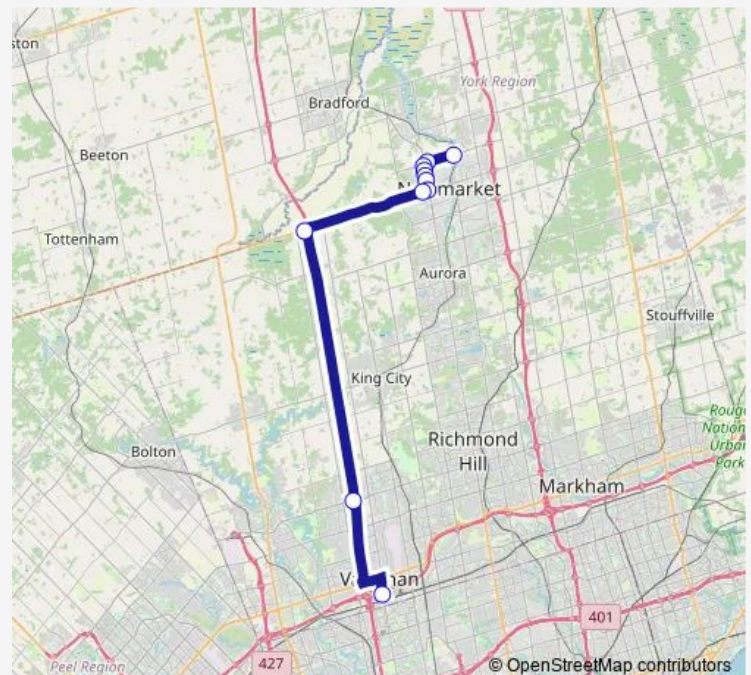

Bus 66 East Gwillimbury / Hwy 407 Terminal

[Go to website](#)

Direction

East Gwillimbury GO Bus — Hwy 407 Bus Terminal

11 stops

[Open route schedule](#)

East Gwillimbury GO Bus

Green Lane E. @ Yonge St.

Major Mackenzie Dr. @ Hwy. 400 Park & Ride

Hwy 407 Bus Terminal

Route schedule

East Gwillimbury GO Bus — Hwy 407 Bus Terminal

Monday 05:10-18:25

Tuesday 05:10-18:25

Wednesday 05:10-18:25

Thursday 05:10-18:25

Friday 05:10-18:25

Saturday —

Sunday —

Route info

Direction: East Gwillimbury GO Bus

Stops: 11

Trip Duration: 0 hour 50 min

Direction

Hwy 407 Bus Terminal — East Gwillimbury GO Bus

12 stops

[Open route schedule](#)

Hwy 407 Bus Terminal

Major Mackenzie Dr. @ Hwy. 400 Park & Ride

Hwy. 9 @ Hwy. 400 Park & Ride

Davis Dr. W. @ Eagle St. W.

Upper Canada Mall