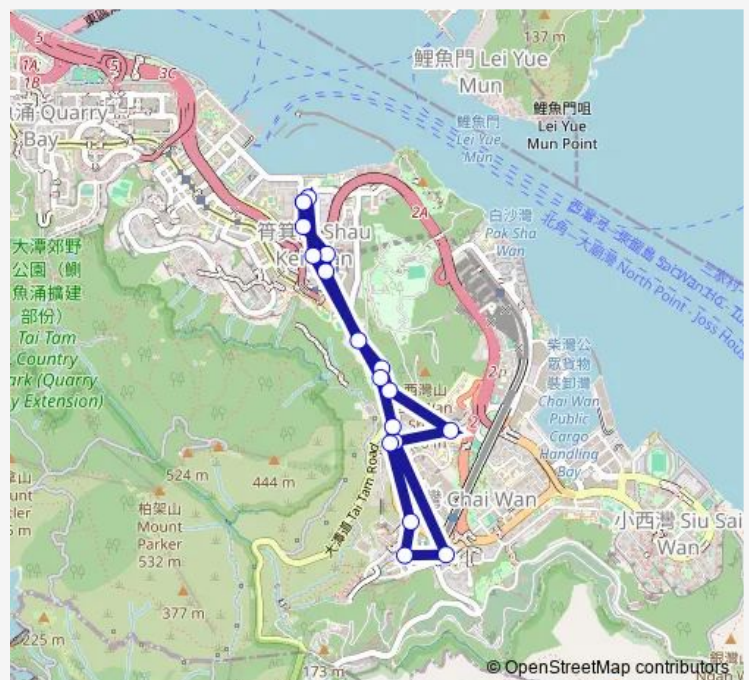

Saturday 06:30-19:00

Sunday 06:30-19:00

### Route info

Direction: OI YIN STREET, OUTSIDE BLOCK 8, ALDRICH GARDEN

Stops: 18

Trip Duration: 0 hour 19 min

PO MAN ROAD, OUTSIDE BLOCK B, PERFECT MOUNT  
GARDENS

ALDRICH GARDEN, OUTSIDE BLOCK 10

OI YIN STREET, OUTSIDE BLOCK 8, ALDRICH GAR-  
DEN