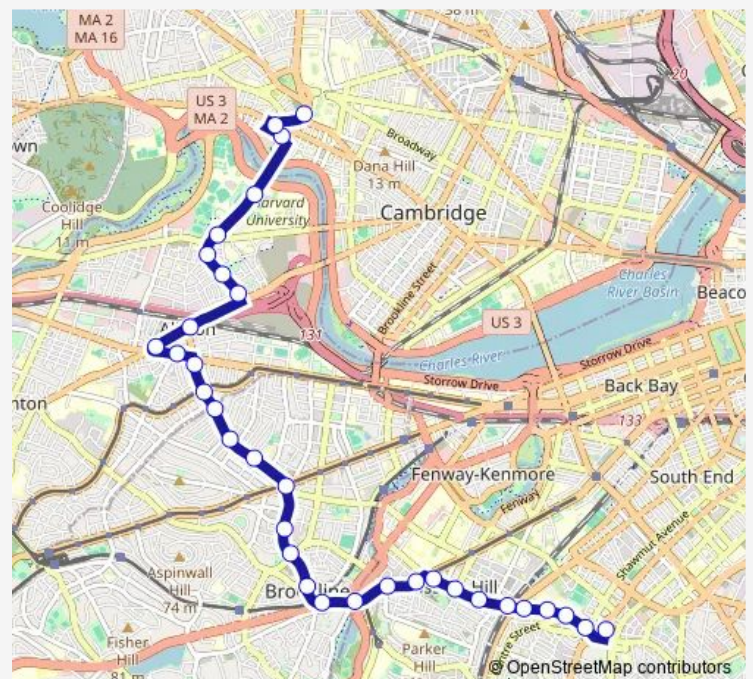

Thursday 06:28-15:05

Friday 06:28-15:05

Saturday —

Sunday —

Route info

Direction: Cambridge St opp Dustin St

Stops: 28

Trip Duration: 0 hour 43 min

66 — Harvard Square - Nubian Station

Tremont St @ Sewall St

Tremont St @ Columbus Ave

Malcolm X Blvd @ King St

Malcolm X Blvd opp Madison Park Hs

Malcolm X Blvd opp O'Bryant Hs

Malcolm X Blvd @ Shawmut Ave

Nubian