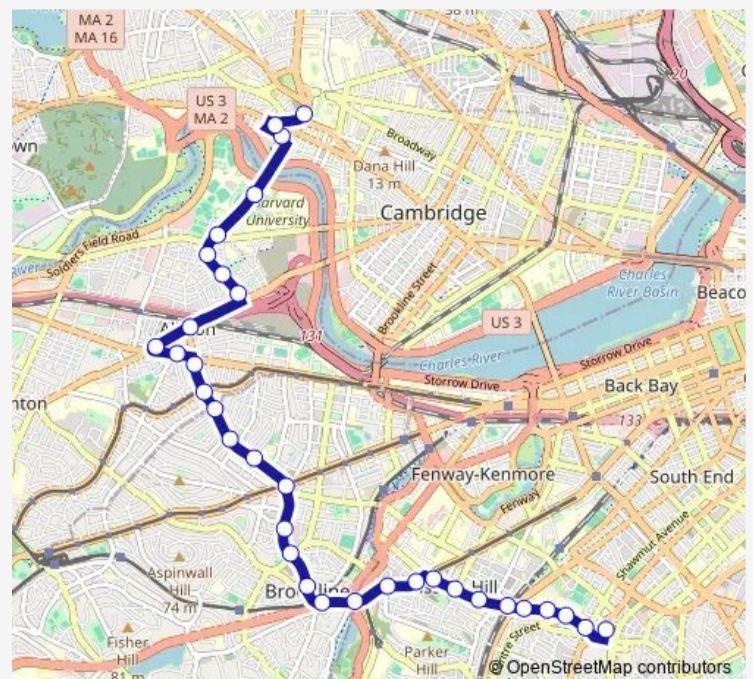

Thursday 06:28-15:05

Friday 06:28-15:05

Saturday —

Sunday —

Route info

Direction: Cambridge St opp Dustin St

Stops: 28

Trip Duration: 0 hour 43 min

66 — Harvard Square - Nubian Station

Tremont St @ Sewall St

Tremont St @ Columbus Ave

Malcolm X Blvd @ King St

Malcolm X Blvd opp Madison Park Hs

Malcolm X Blvd opp O'Bryant Hs

Malcolm X Blvd @ Shawmut Ave

Nubian

Stops: 33

Trip Duration: 0 hour 40 min

N Harvard St @ Empire St

N Harvard St @ Oxford St

N Harvard St @ Kingsley St

N Harvard St @ Western Ave

N Harvard St opp Harvard Stadium Gate 2

16 Eliot St