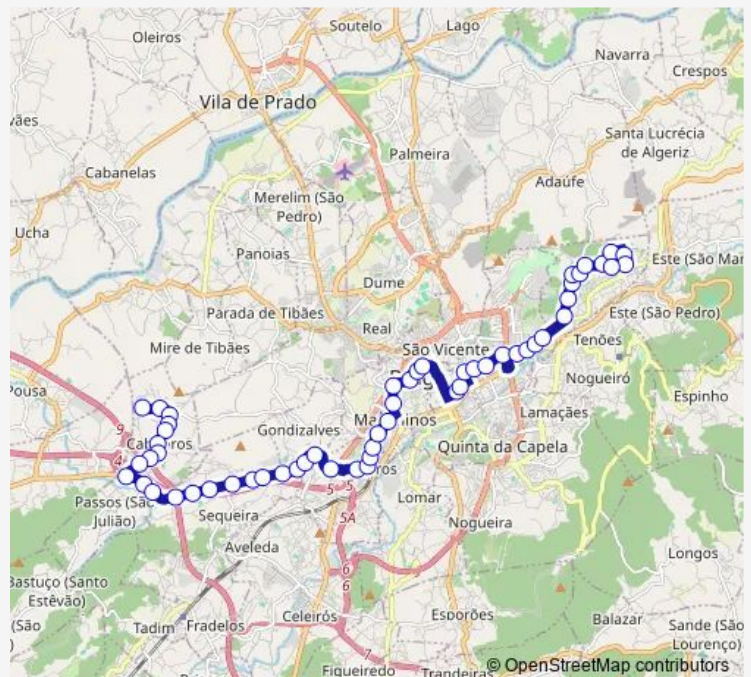

Sequeira I (Limite 2/1)

Extremo III (Cruzamento)

Extremo Ii

Route schedule

Cachada II (Paulinhos) — Lage I

Monday —

Tuesday —

Wednesday —

Thursday —

Friday —

Saturday 06:25-19:55

Sunday 06:55-19:55

Route info

Direction: Cachada II (Paulinhos)

Stops: 55

Trip Duration: 0 hour 55 min