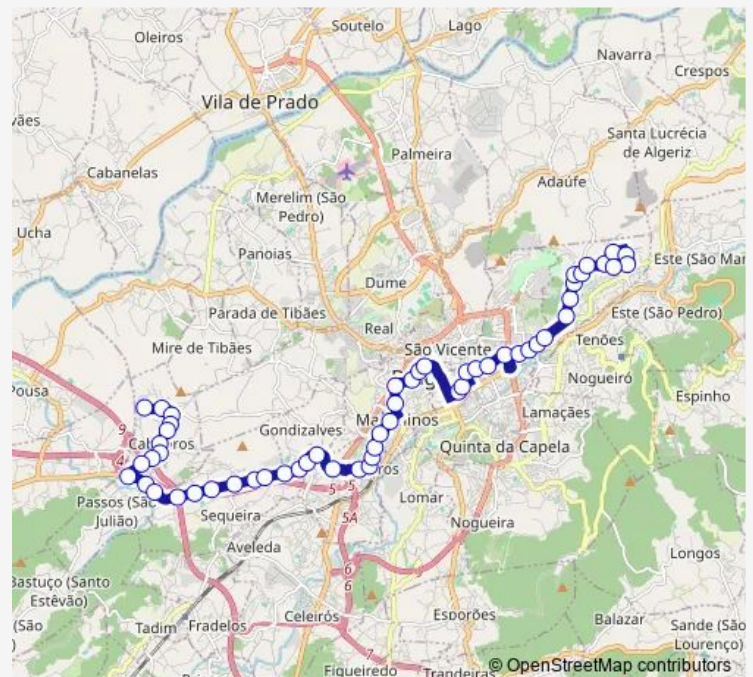

Sequeira I (Limite 2/1)

Extremo III (Cruzamento)

Extremo Ii

Route schedule

Cachada II (Paulinhos) — Lage I

Monday —

Tuesday —

Wednesday —

Thursday —

Friday —

Saturday 06:25-19:55

Sunday 06:55-19:55

Route info

Direction: Cachada II (Paulinhos)

Stops: 55

Trip Duration: 0 hour 55 min