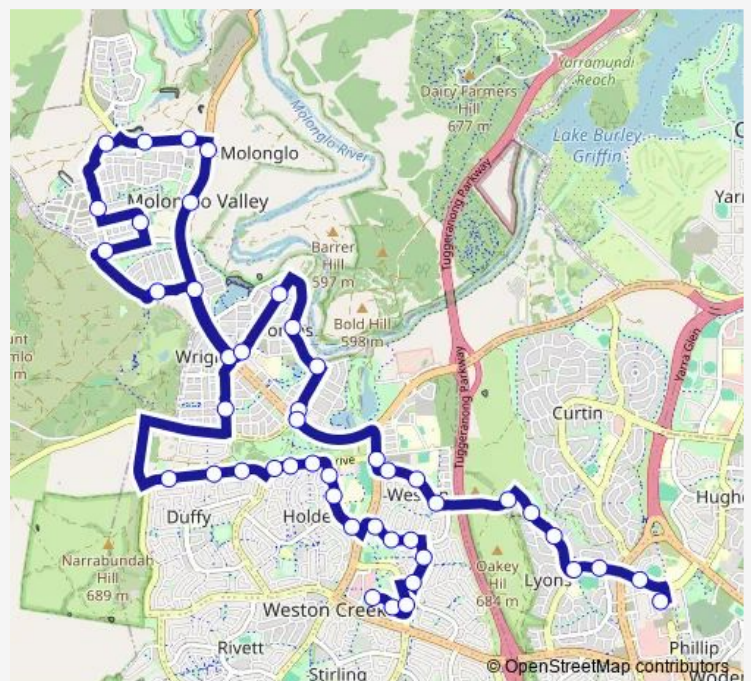

Fred Daly Av before John Gorton Dr

John Gorton Dr after Steve Irwin Av

John Gorton Dr after Opperman Av

John Gorton Dr after Wyndham Av

Holborow Av after Greenwood St

Route schedule

Woden Temporary Interchange Plt 5 — Coleman Court Interchange Plt 2

Monday 06:00-22:00

Tuesday 06:00-22:00

Wednesday 06:00-22:00

Thursday 06:00-22:00

Friday 06:00-22:00

Saturday 07:06-23:06

Sunday 09:06-21:06

Route info

Direction: Woden Temporary Interchange Plt 5

Stops: 47

Trip Duration: 0 hour 47 min

66 — Coleman Court to Woden via Denman Prospect **BusMaps**

Holborow Av before Eureka Way

Denman Prospect Shops Felstead Vista

## Route info

Direction: Coleman Court Interchange Plt 1

Stops: 46

Trip Duration: 0 hour 46 min

Holborow Av after Eureka Way

Holborow Av opp Greenwood St

John Gorton Dr opp Holborow Av

John Gorton Dr before Wyndham Av