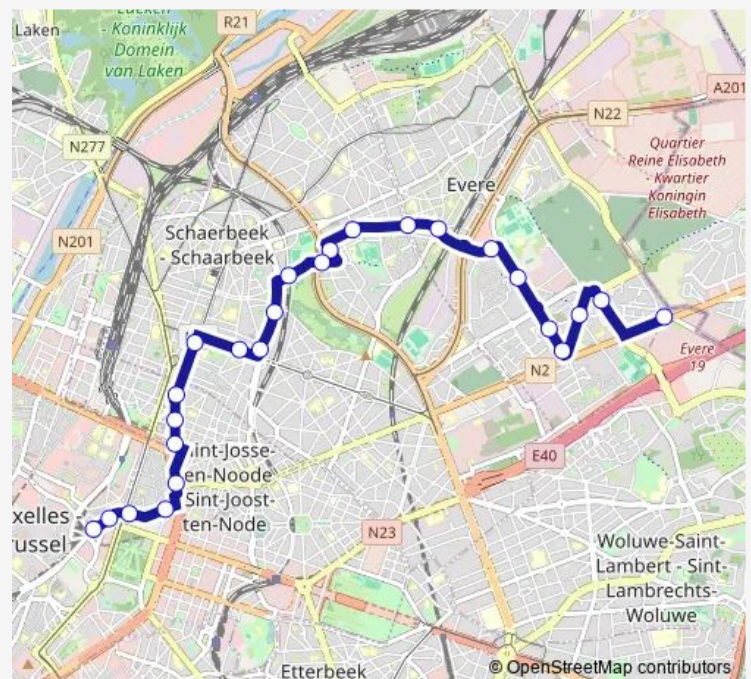

Gare D'Evere

Evere Shopping

Dunant

Route schedule

Gare Centrale — Peage

Monday	05:44-00:32 ⁺¹
Tuesday	05:44-00:32 ⁺¹
Wednesday	05:44-00:32 ⁺¹
Thursday	05:44-00:32 ⁺¹
Friday	05:44-00:32 ⁺¹
Saturday	05:44-00:32 ⁺¹
Sunday	05:44-00:32 ⁺¹

Route info

Direction: Gare Centrale

Stops: 28

Trip Duration: 0 hour 39 min

66 — Gare Centrale - Peage

Guillaume

Paduwa

Artemis