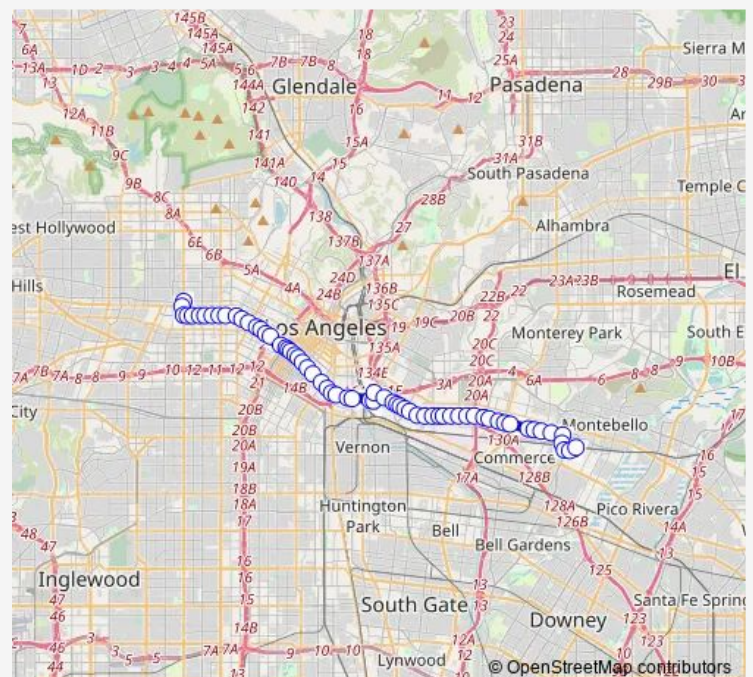

### Route schedule

Montebello Metrolink Station — 6th / Oxford Terminal

Monday 03:48-15:21

Tuesday 03:48-15:21

Wednesday 03:48-15:21

Thursday 03:48-15:21

Friday 03:48-15:21

Saturday 04:45-17:11

### Route info

Direction: Montebello Metrolink Station

Stops: 67

Trip Duration: 1 hour 12 min

66 — Metro Local Line

Olympic / Los Palos

8th / Mirasol

8th / Spence