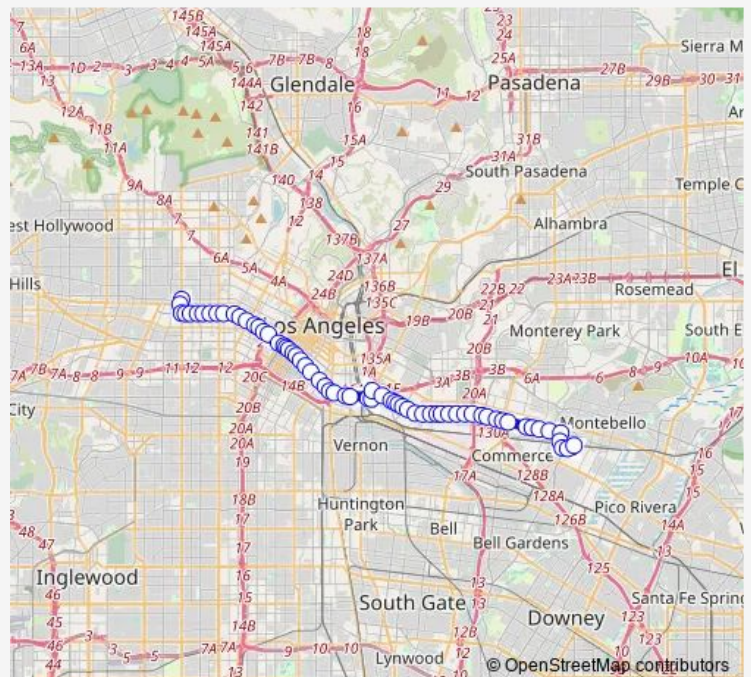

9th / Grand

9th / Olive

9th / Broadway

Route schedule

8th / Western — Montebello Metrolink Station

Monday 04:43-19:31

Tuesday 04:43-19:31

Wednesday 04:43-19:31

Thursday 04:43-19:31

Friday 04:43-19:31

Saturday —

Sunday —

Route info

Direction: 8th / Western

Stops: 63

Trip Duration: 1 hour 5 min

66 — Metro Local Line

9th / Main

9th / Maple

9th / San Pedro

9th / Stanford

Olympic / Central

Olympic / Hooper

Olympic / Alameda